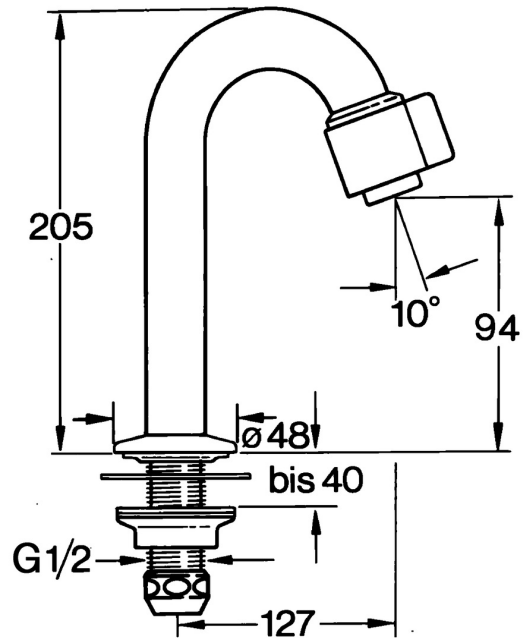

EAN: 4015474564763
static.hansa.com/00918101

- Public & Semi-public
- Single-lever
- Deck mounted
- Chrome
- Fixed spout
- Standard aerator
- Single operating lever/handle
- Ceramic head part for flow control
- One inlet for cold or premixed water
- Without pop-up waste

Technical data

Flow properties

Flow-rate at 3 bar **6.0 l/min**

Technical properties

DN-size (nominal dimension) **DN15**
 Hot water supply **max. +80°C**
 Working pressure **0.5-10 bar**
 Connection size **G1/2**
 Projection **127 mm**
 Backflow prevention (EN1717) **AA**
 Material **Brass**

Regulations

EN standard **EN 817**
 Noise class **I (ISO 3822)**

Approvals and Declarations

ABP **P-IX 38815/IZ**
 Declaration of conformity **DoC**

Spare parts

SP00918101

	Name	Code
1.2	Gasket Discontinued	59902296
1.3	Fitting nut, G1/2, SW32	59902245
1.4	Protective piece	59905535
1.5	Gasket, 45x23x2	59902282
1.6	Gasket, 45x24x0.5	59902328
1.7	Sealing kit Discontinued	59910707
1.8	Fixing set	59912335
2	Headpart, (1999-)	59911780
2	Headpart, (1999-) White Discontinued	59911775
2.1	Headpart, (1999-)	59911777
2.2	Lever, (1999-)	59911781
2.3	Fixing screw, M4, SW2	59911778
2.4	Tool	59912334
4	Aerator, M24x1 A White Discontinued	59905419
4	Aerator, M24x1 Z	59906826
4.1	Aerator, M22/24, Z	59906830
5	Aerator, M24x1 STD CC Z	59905721
5.1	Key for aerator	59905789
7	Coupling pipe Discontinued	59910629