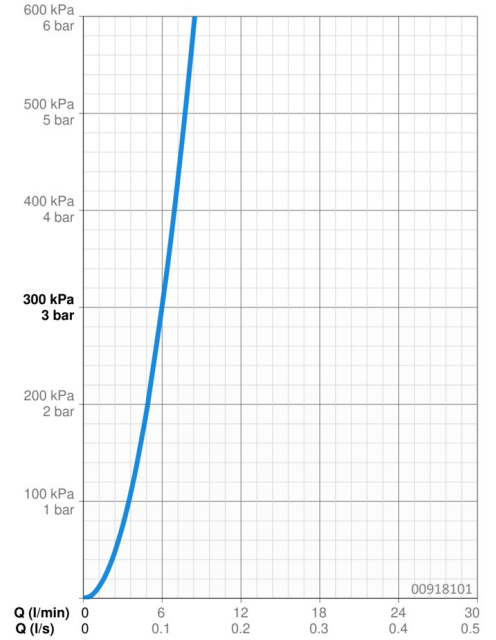

Technical data

Flow properties

Flow-rate at 3 bar **6.0 l/min**

Technical properties

DN-size (nominal dimension) **DN15**
Hot water supply **max. +80°C**
Working pressure **0.5-10 bar**
Connection size **G1/2**
Projection **127 mm**
Backflow prevention (EN1717) **AA**
Material **Brass**

Regulations

EN standard **EN 817**
Noise class **I (ISO 3822)**

Approvals and Declarations

ABP **P-IX 38815/IZ**
Declaration of conformity **DoC**