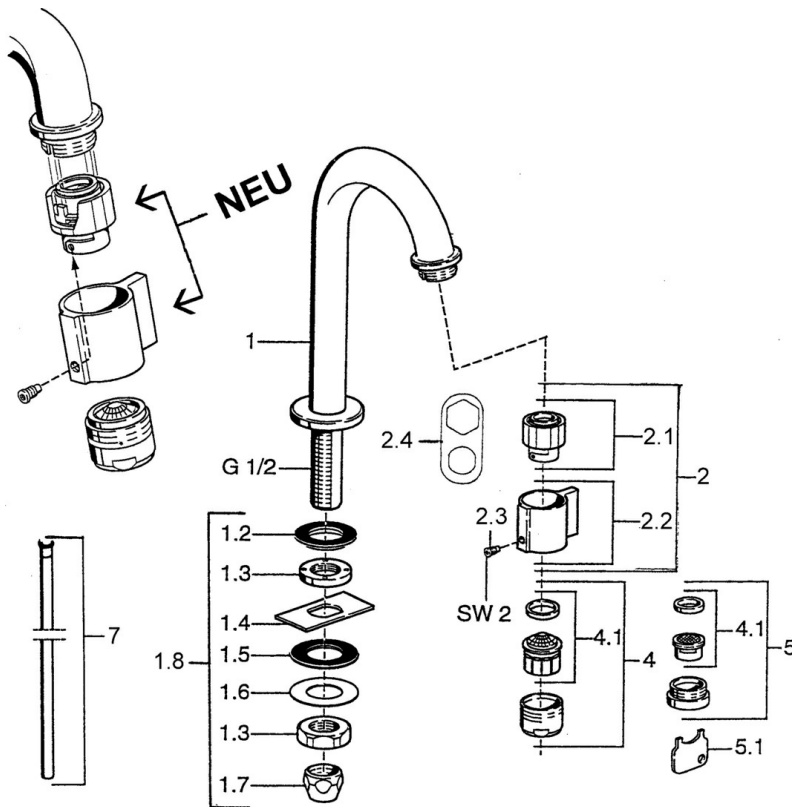

EAN: 4015474564763
static.hansa.com/00918101

- Public & Semi-public
- Single-lever
- Deck mounted
- Chrome
- Fixed spout
- Standard aerator
- Single operating lever/handle
- Ceramic head part for flow control
- One inlet for cold or premixed water
- Without pop-up waste

Technical data

Flow properties

Flow-rate at 3 bar **6.0 l/min**

Technical properties

DN-size (nominal dimension) **DN15**
 Hot water supply **max. +80°C**
 Working pressure **0.5-10 bar**
 Connection size **G1/2**
 Projection **127 mm**
 Backflow prevention (EN1717) **AA**
 Material **Brass**

Regulations

EN standard **EN 817**
 Noise class **I (ISO 3822)**

Approvals and Declarations

ABP **P-IX 38815/IZ**
 Declaration of conformity **DoC**

Spare parts

SP00918101

	Name	Code
1.2	Gasket Discontinued	59902296
1.3	Fitting nut, G1/2, SW32	59902245
1.4	Protective piece	59905535
1.5	Gasket, 45x23x2	59902282
1.6	Gasket, 45x24x0.5	59902328
1.7	Sealing kit Discontinued	59910707
1.8	Fixing set	59912335
2	Headpart, (1999-)	59911780
2	Headpart, (1999-) White Discontinued	59911775
2.1	Headpart, (1999-)	59911777
2.2	Lever, (1999-)	59911781
2.3	Fixing screw, M4, SW2	59911778
2.4	Tool	59912334
4	Aerator, M24x1 A White Discontinued	59905419
4	Aerator, M24x1 Z	59906826
4.1	Aerator, M22/24, Z	59906830
5	Aerator, M24x1 STD CC Z	59905721
5.1	Key for aerator	59905789
7	Coupling pipe Discontinued	59910629