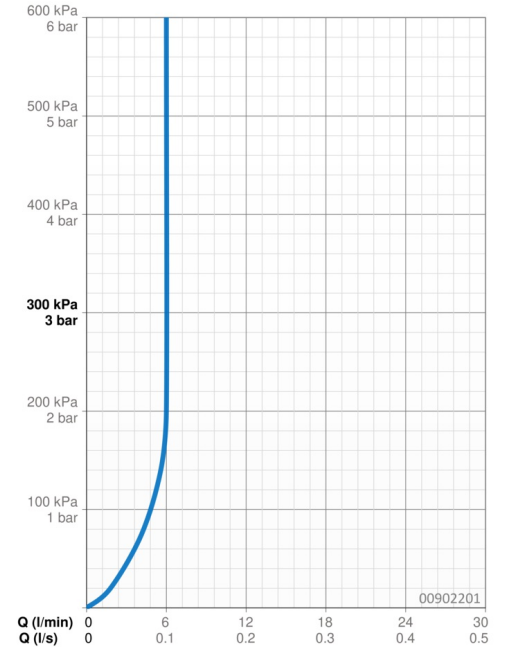

Technical data

Flow properties

Flow-rate at 3 bar (with flow controller) **6.0 l/min**

Technical properties

DN-size (nominal dimension) **DN15**
Hot water supply **max. +80°C**
Working pressure **0.5-10 bar**
Connection size **G3/8**
Projection **84 mm**
Backflow prevention (EN1717) **AA**
Material **Brass**

Regulations

EN standard **EN 817**
Noise class **I (ISO 3822)**

Approvals and Declarations

ABP **PA-IX 38425/IO**
Declaration of conformity **DoC**