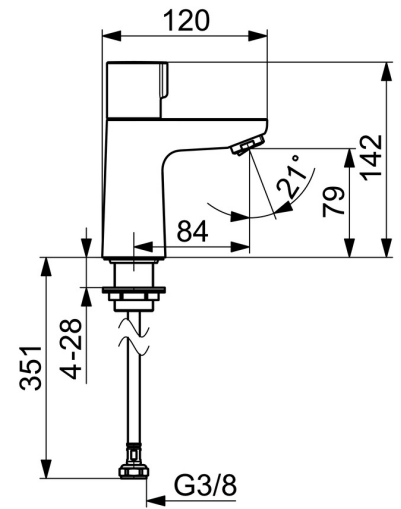

EAN: 4057304019807  
[static.hansa.com/00902201](http://static.hansa.com/00902201)

- Washbasin
- Public & Semi-public, Industry
- Single-lever
- Deck mounted
- Chrome
- Fixed spout, Casted construction
- PCA® - constant flow rate regardless of pressure variations, Adjustable flow angle
- Single operating lever/handle
- Ceramic head part for flow control
- Flexible inlet pipes, One inlet for cold or premixed water
- Inner body made of DZR brass

### Flow properties

Flow-rate at 3 bar (with flow controller) **6.0 l/min**

### Technical properties

DN-size (nominal dimension) **DN15**  
 Hot water supply **max. +80°C**  
 Working pressure **0.5-10 bar**  
 Connection size **G3/8**  
 Projection **84 mm**  
 Backflow prevention (EN1717) **AA**  
 Material **Brass**

### SP00902201

	Name	Code
01	Handle	1001767V
02	Headpart, G1/2	59913491
03	Tightening nut, d35.5xM24x1	59912023
04	Aerator, STD M24x1 HC PCA 6.0 l/min	1015484V