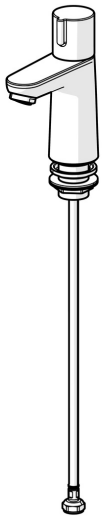

EAN: 4057304019807  
[static.hansa.com/00902201](http://static.hansa.com/00902201)

- Washbasin
- Public & Semi-public, Industry
- Single-lever
- Deck mounted
- Chrome
- Fixed spout, Casted construction
- PCA® - constant flow rate regardless of pressure variations, Adjustable flow angle
- Single operating lever/handle
- Ceramic head part for flow control
- Flexible inlet pipes, One inlet for cold or premixed water
- Inner body made of DZR brass

### Flow properties

Flow-rate at 3 bar (with flow controller) **6.0 l/min**

### Technical properties

DN-size (nominal dimension) **DN15**  
 Hot water supply **max. +80°C**  
 Working pressure **0.5-10 bar**  
 Connection size **G3/8**  
 Projection **84 mm**  
 Backflow prevention (EN1717) **AA**  
 Material **Brass**