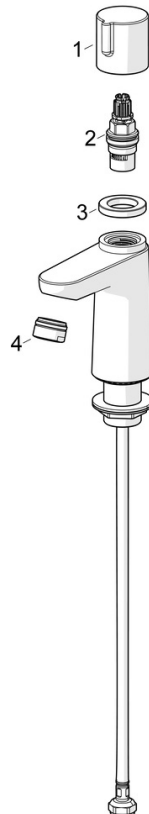

EAN: 4057304019807  
[static.hansa.com/00902201](http://static.hansa.com/00902201)

- Washbasin
- Public & Semi-public, Industry
- Single-lever
- Deck mounted
- Chrome
- Fixed spout, Casted construction
- PCA® - constant flow rate regardless of pressure variations, Adjustable flow angle
- Single operating lever/handle
- Ceramic head part for flow control
- Flexible inlet pipes, One inlet for cold or premixed water
- Inner body made of DZR brass

### Flow properties

Flow-rate at 3 bar (with flow controller) **6.0 l/min**

### Technical properties

DN-size (nominal dimension) **DN15**  
 Hot water supply **max. +80°C**  
 Working pressure **0.5-10 bar**  
 Connection size **G3/8**  
 Projection **84 mm**  
 Backflow prevention (EN1717) **AA**  
 Material **Brass**

### SP00902201

	Name	Code
01	Handle	1001767V
02	Headpart, G1/2	59913491
03	Tightening nut, d35.5xM24x1	59912023
04	Aerator, STD M24x1 HC PCA 6.0 l/min	1015484V