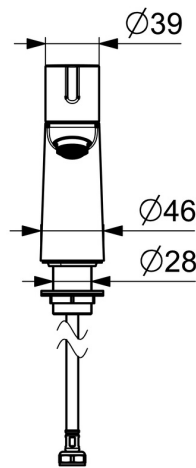

EAN: 4057304019807  
[static.hansa.com/00902201](http://static.hansa.com/00902201)

- Washbasin
- Public & Semi-public, Industry
- Single-lever
- Deck mounted
- Chrome
- Fixed spout, Casted construction
- PCA® - constant flow rate regardless of pressure variations, Adjustable flow angle
- Single operating lever/handle
- Ceramic head part for flow control
- Flexible inlet pipes, One inlet for cold or premixed water
- Inner body made of DZR brass

### Flow properties

Flow-rate at 3 bar (with flow controller) **6.0 l/min**

### Technical properties

DN-size (nominal dimension) **DN15**  
 Hot water supply **max. +80°C**  
 Working pressure **0.5-10 bar**  
 Connection size **G3/8**  
 Projection **84 mm**  
 Backflow prevention (EN1717) **AA**  
 Material **Brass**

### SP00902201

	Name	Code
01	Handle	1001767V
02	Headpart, G1/2	59913491
03	Tightening nut, d35.5xM24x1	59912023
04	Aerator, STD M24x1 HC PCA 6.0 l/min	1015484V