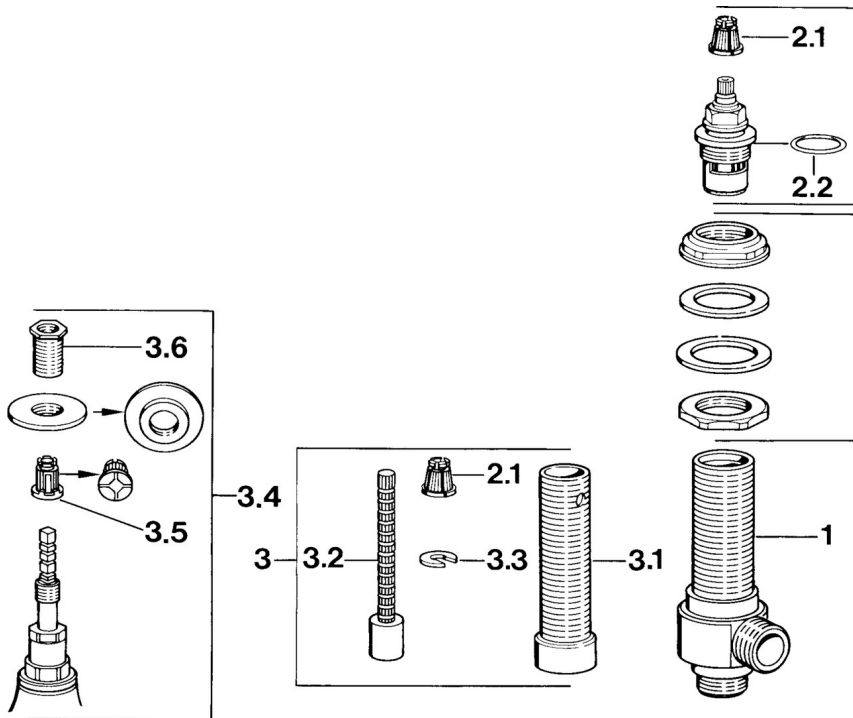

EAN: 4015474608993
static.hansa.com/00840100

- Bath tub & Shower
- Concealed unit
- Rim mounted
- Chrome

Technical data

Technical properties

Hot water supply	max. +80°C
Working pressure	0.5-10 bar

Spare parts

SP00840100

	Name	Code
1	Shut-off valve, DN20 Discontinued	599008401
1.1	Fixing set	59910729
2	Headpart, G3/4, 180°	59910383
2.1	Adapter White	59910235
2.2	O-ring, 23x1.78	59910693
3	Raising kit, 80 mm	59910424
3.1	Threaded sleeve, M24x1.5	59910100
3.2	Inside spindle	59910379
3.3	Ring	59910694
3.4	Adapter	59911033