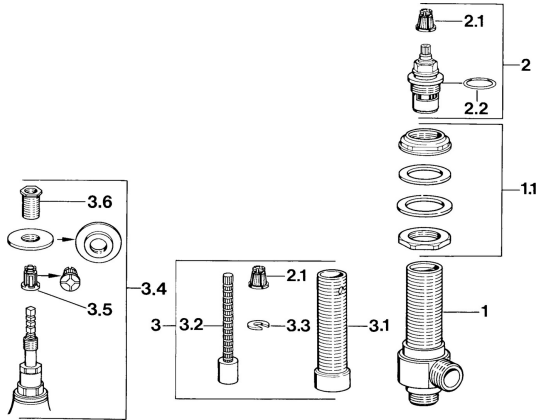

EAN: 4015474608993
static.hansa.com/00840100

- Bath tub & Shower
- Concealed unit
- Rim mounted
- Chrome

Technical data

Technical properties

Hot water supply	max. +80°C
Working pressure	0.5-10 bar

Spare parts

SP00840100

	Name	Code
1	Shut-off valve, DN20 Discontinued	599008401
1.1	Fixing set	59910729
2	Headpart, G3/4, 180°	59910383
2.1	Adapter White	59910235
2.2	O-ring, 23x1.78	59910693
3	Raising kit, 80 mm	59910424
3.1	Threaded sleeve, M24x1.5	59910100
3.2	Inside spindle	59910379
3.3	Ring	59910694
3.4	Adapter	59911033