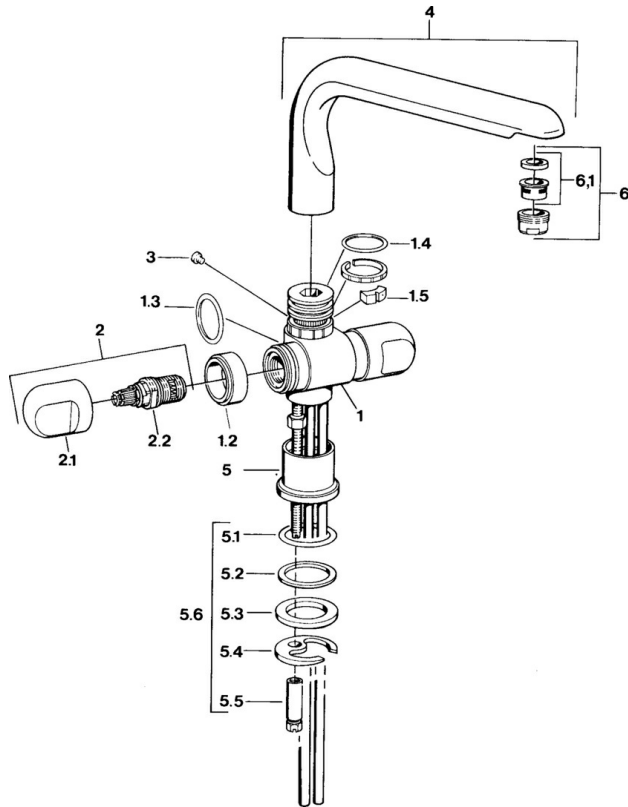

EAN: 4015474594197
static.hansa.com/0078210593

- Kitchen
- Two-grip
- Deck mounted

Technical data

Technical properties

Hot water supply	max. +80°C
Working pressure	0.5-10 bar
Material	Brass

Spare parts

SP00782105

	Name	Code
1.2	Decorative ring Discontinued	59910797
1.4	O-ring, 32x2.5 Discontinued	59910233
1.5	Limiter Discontinued	59910534
2.1	Handle Discontinued	59910211
2.1	Temperature control handle Discontinued	59910210
2.2	Headpart, G1/2	59905114
3	Fixing bolt, M4 Discontinued	59910234
5.1	O-ring, d 38x3.5	59910236
5.2	Gasket, 48x33.5x2	59902283
5.3	Bearing ring	59904893
5.4	Fixing plate	59904765
5.5	Screw, M8x1, SW13	59904766
5.6	Fixing set	59910749
6	Aerator, M24x1 A White Discontinued	59905419
6	Aerator, M24x1 STD HC A	59902366
6	Aerator, M24x1 STD CC A Edelmessing Discontinued	59906580
6.1	Aerator, M22/24 A	59902081