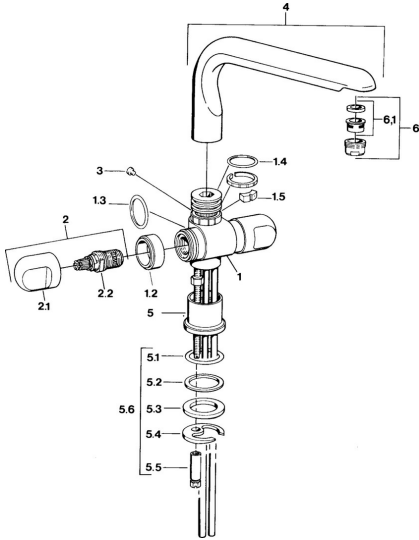

EAN: 4015474594197
static.hansa.com/0078210593

- Kitchen
- Two-grip
- Deck mounted

Technical data

Technical properties

Hot water supply	max. +80°C
Working pressure	0.5-10 bar
Material	Brass

Spare parts

SP00782105

	Name	Code
1.2	Decorative ring Discontinued	59910797
1.4	O-ring, 32x2.5 Discontinued	59910233
1.5	Limiter Discontinued	59910534
2.1	Handle Discontinued	59910211
2.1	Temperature control handle Discontinued	59910210
2.2	Headpart, G1/2	59905114
3	Fixing bolt, M4 Discontinued	59910234
5.1	O-ring, d 38x3.5	59910236
5.2	Gasket, 48x33.5x2	59902283
5.3	Bearing ring	59904893
5.4	Fixing plate	59904765
5.5	Screw, M8x1, SW13	59904766
5.6	Fixing set	59910749
6	Aerator, M24x1 A White Discontinued	59905419
6	Aerator, M24x1 STD HC A	59902366
6	Aerator, M24x1 STD CC A Edelmessing Discontinued	59906580
6.1	Aerator, M22/24 A	59902081