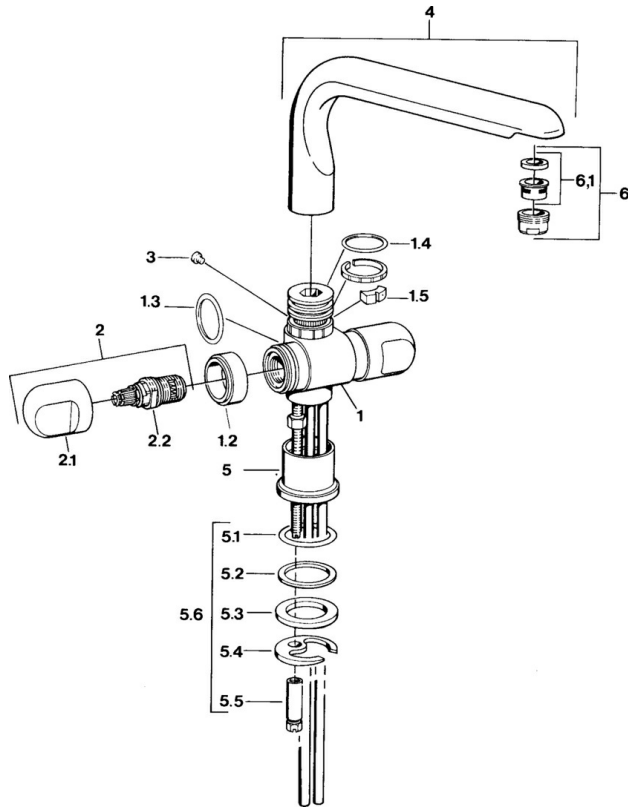

EAN: 4015474606210
static.hansa.com/0078210586

- Kitchen
- Two-grip
- Deck mounted

Technical data

Technical properties

Hot water supply	max. +80°C
Working pressure	0.5-10 bar
Material	Brass

Spare parts

SP00782105

	Name	Code
1.2	Decorative ring Discontinued	59910797
1.4	O-ring, 32x2.5 Discontinued	59910233
1.5	Limiter Discontinued	59910534
2.1	Handle Discontinued	59910211
2.1	Temperature control handle Discontinued	59910210
2.2	Headpart, G1/2	59905114
3	Fixing bolt, M4 Discontinued	59910234
5.1	O-ring, d 38x3.5	59910236
5.2	Gasket, 48x33.5x2	59902283
5.3	Bearing ring	59904893
5.4	Fixing plate	59904765
5.5	Screw, M8x1, SW13	59904766
5.6	Fixing set	59910749
6	Aerator, M24x1 A White Discontinued	59905419
6	Aerator, M24x1 STD HC A	59902366
6	Aerator, M24x1 STD CC A Edelmessing Discontinued	59906580
6.1	Aerator, M22/24 A	59902081