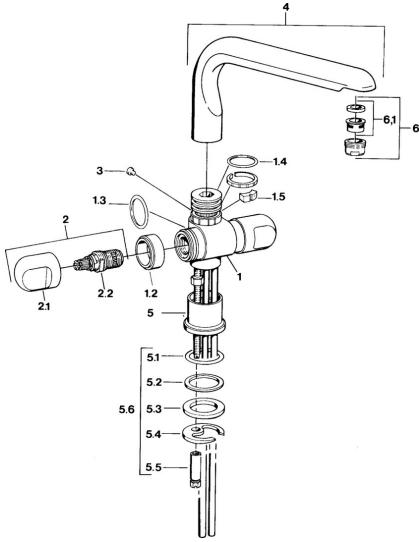

EAN: 4015474606210
static.hansa.com/0078210586

- Kitchen
- Two-grip
- Deck mounted

Technical data

Technical properties

Hot water supply	max. +80°C
Working pressure	0.5-10 bar
Material	Brass

Spare parts

SP00782105

	Name	Code
1.2	Decorative ring Discontinued	59910797
1.4	O-ring, 32x2.5 Discontinued	59910233
1.5	Limiter Discontinued	59910534
2.1	Handle Discontinued	59910211
2.1	Temperature control handle Discontinued	59910210
2.2	Headpart, G1/2	59905114
3	Fixing bolt, M4 Discontinued	59910234
5.1	O-ring, d 38x3.5	59910236
5.2	Gasket, 48x33.5x2	59902283
5.3	Bearing ring	59904893
5.4	Fixing plate	59904765
5.5	Screw, M8x1, SW13	59904766
5.6	Fixing set	59910749
6	Aerator, M24x1 A White Discontinued	59905419
6	Aerator, M24x1 STD HC A	59902366
6	Aerator, M24x1 STD CC A Edelmessing Discontinued	59906580
6.1	Aerator, M22/24 A	59902081