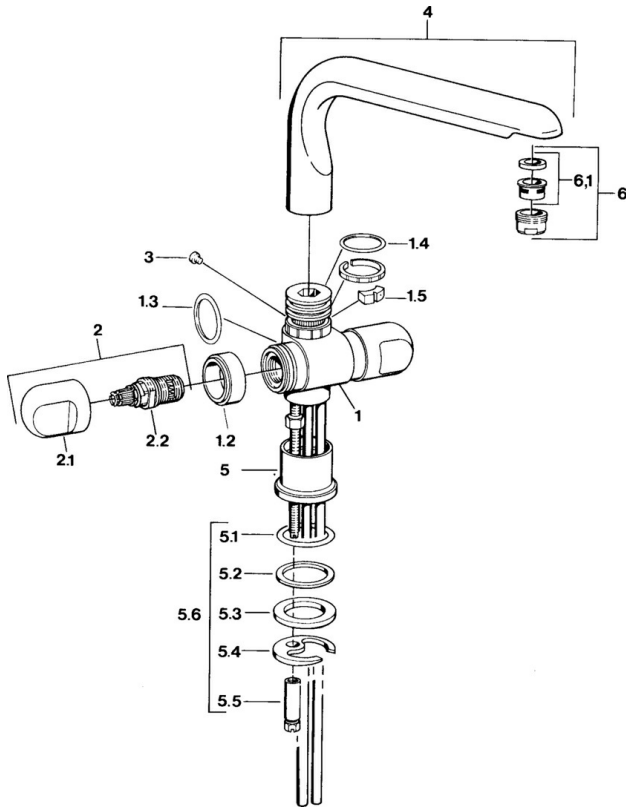

EAN: 4015474606494
static.hansa.com/0078210569

- Kitchen
- Two-grip
- Deck mounted

Technical data

Technical properties

Hot water supply	max. +80°C
Working pressure	0.5-10 bar
Material	Brass

Spare parts

SP00782105

	Name	Code
1.2	Decorative ring Discontinued	59910797
1.4	O-ring, 32x2.5 Discontinued	59910233
1.5	Limiter Discontinued	59910534
2.1	Handle Discontinued	59910211
2.1	Temperature control handle Discontinued	59910210
2.2	Headpart, G1/2	59905114
3	Fixing bolt, M4 Discontinued	59910234
5.1	O-ring, d 38x3.5	59910236
5.2	Gasket, 48x33.5x2	59902283
5.3	Bearing ring	59904893
5.4	Fixing plate	59904765
5.5	Screw, M8x1, SW13	59904766
5.6	Fixing set	59910749
6	Aerator, M24x1 A White Discontinued	59905419
6	Aerator, M24x1 STD HC A	59902366
6	Aerator, M24x1 STD CC A Edelmessing Discontinued	59906580
6.1	Aerator, M22/24 A	59902081