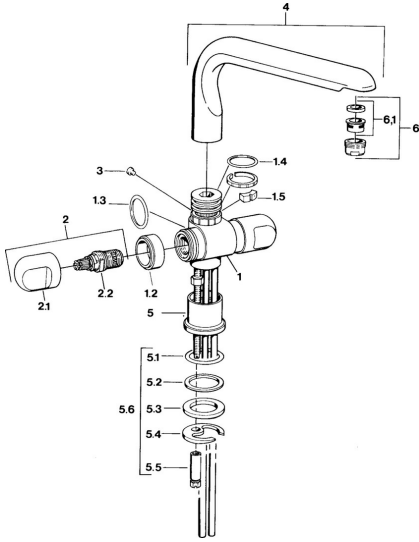

EAN: 4015474606494
static.hansa.com/0078210569

- Kitchen
- Two-grip
- Deck mounted

Technical data

Technical properties

Hot water supply	max. +80°C
Working pressure	0.5-10 bar
Material	Brass

Spare parts

SP00782105

	Name	Code
1.2	Decorative ring Discontinued	59910797
1.4	O-ring, 32x2.5 Discontinued	59910233
1.5	Limiter Discontinued	59910534
2.1	Handle Discontinued	59910211
2.1	Temperature control handle Discontinued	59910210
2.2	Headpart, G1/2	59905114
3	Fixing bolt, M4 Discontinued	59910234
5.1	O-ring, d 38x3.5	59910236
5.2	Gasket, 48x33.5x2	59902283
5.3	Bearing ring	59904893
5.4	Fixing plate	59904765
5.5	Screw, M8x1, SW13	59904766
5.6	Fixing set	59910749
6	Aerator, M24x1 A White Discontinued	59905419
6	Aerator, M24x1 STD HC A	59902366
6	Aerator, M24x1 STD CC A Edelmessing Discontinued	59906580
6.1	Aerator, M22/24 A	59902081