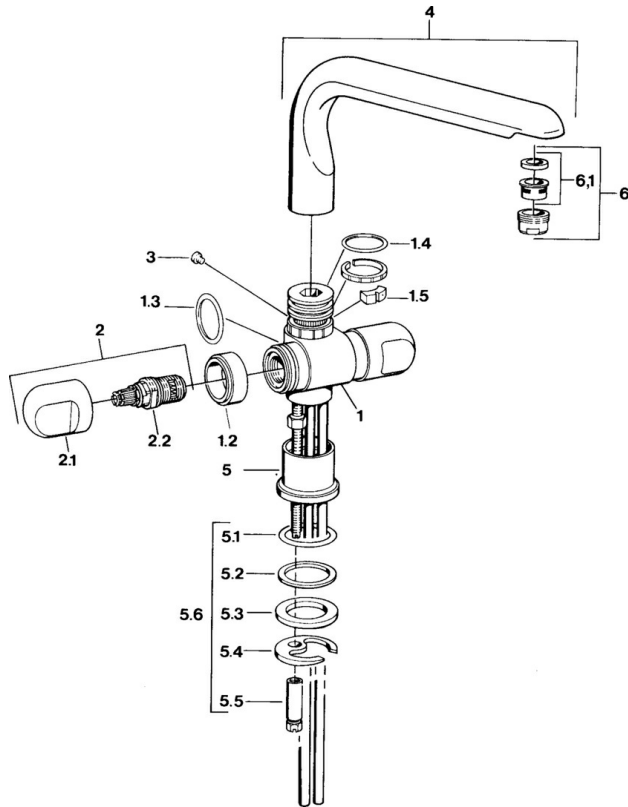

EAN: 4015474594173  
[static.hansa.com/00782105](http://static.hansa.com/00782105)

- Kitchen
- Two-grip
- Deck mounted
- Chrome

### Technical properties

Hot water supply	<b>max. +80°C</b>
Working pressure	<b>0.5-10 bar</b>
Material	<b>Brass</b>

## Spare parts

### SP00782105

	Name	Code
1.2	Decorative ring Discontinued	59910797
1.4	O-ring, 32x2.5 Discontinued	59910233
1.5	Limiter Discontinued	59910534
2.1	Handle Discontinued	59910211
2.1	Temperature control handle Discontinued	59910210
2.2	Headpart, G1/2	59905114
3	Fixing bolt, M4 Discontinued	59910234
5.1	O-ring, d 38x3.5	59910236
5.2	Gasket, 48x33.5x2	59902283
5.3	Bearing ring	59904893
5.4	Fixing plate	59904765
5.5	Screw, M8x1, SW13	59904766
5.6	Fixing set	59910749
6	Aerator, M24x1 A White Discontinued	59905419
6	Aerator, M24x1 STD HC A	59902366
6	Aerator, M24x1 STD CC A Edelmessing Discontinued	59906580
6.1	Aerator, M22/24 A	59902081