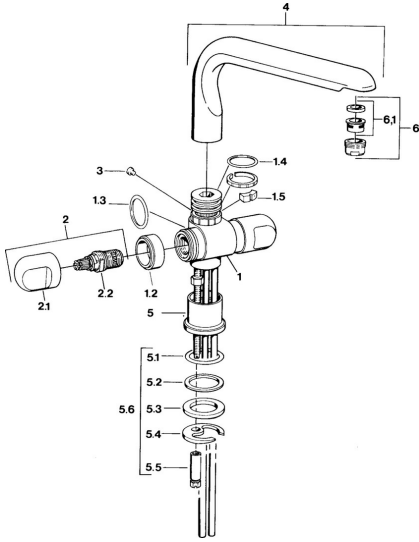

EAN: 4015474594173  
[static.hansa.com/00782105](http://static.hansa.com/00782105)

- Kitchen
- Two-grip
- Deck mounted
- Chrome

### Technical properties

Hot water supply	<b>max. +80°C</b>
Working pressure	<b>0.5-10 bar</b>
Material	<b>Brass</b>

## Spare parts

### SP00782105

	Name	Code
1.2	Decorative ring Discontinued	59910797
1.4	O-ring, 32x2.5 Discontinued	59910233
1.5	Limiter Discontinued	59910534
2.1	Handle Discontinued	59910211
2.1	Temperature control handle Discontinued	59910210
2.2	Headpart, G1/2	59905114
3	Fixing bolt, M4 Discontinued	59910234
5.1	O-ring, d 38x3.5	59910236
5.2	Gasket, 48x33.5x2	59902283
5.3	Bearing ring	59904893
5.4	Fixing plate	59904765
5.5	Screw, M8x1, SW13	59904766
5.6	Fixing set	59910749
6	Aerator, M24x1 A White Discontinued	59905419
6	Aerator, M24x1 STD HC A	59902366
6	Aerator, M24x1 STD CC A Edelmessing Discontinued	59906580
6.1	Aerator, M22/24 A	59902081