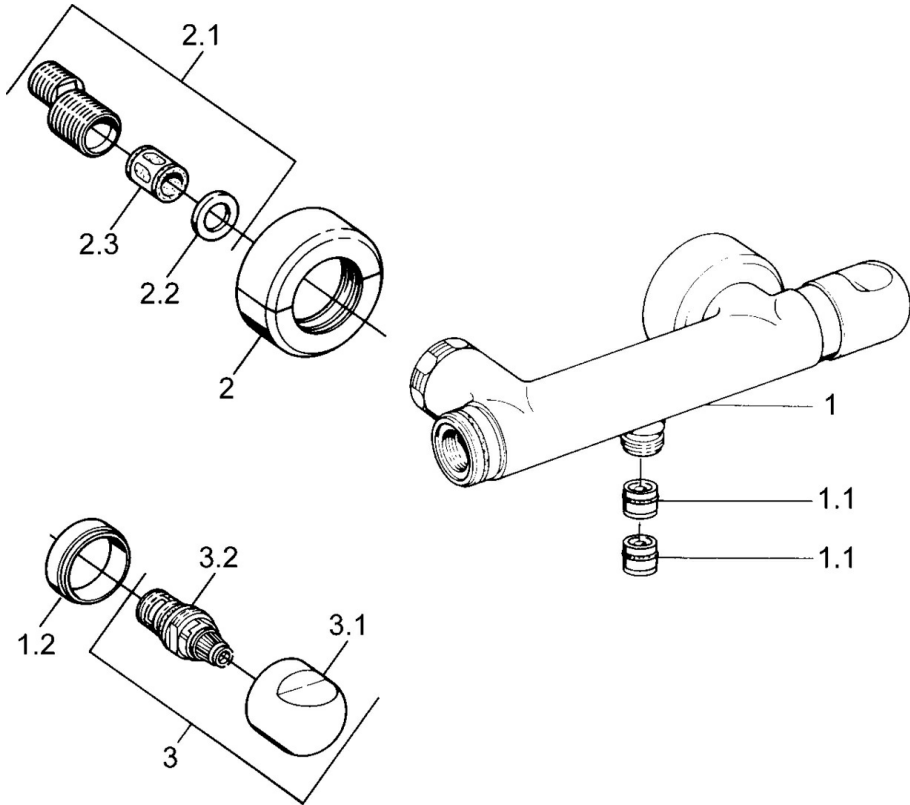

EAN: 4015474606470  
[static.hansa.com/0075010586](http://static.hansa.com/0075010586)

- Shower solutions
- Thermostatic
- Wall mounted
- Non-return valve(s)
- Silencer(s)

## Technical data

## Spare parts

### SP00750105

|     | Name                                    | Code     |
|-----|---|----------|
| 1.1 | Non-return valve                        | 59905714 |
| 1.2 | Decorative ring Discontinued            | 59910797 |
| 2   | Cover flange pair Discontinued          | 59911022 |
| 2.1 | Eccentric connector, G3/4xG1/2, DN15    | 59910254 |
| 2.2 | Retaining ring, 23.9x15.2x2             | 59902689 |
| 2.3 | Silencer                                | 59904792 |
| 3.1 | Handle Discontinued                     | 59910211 |
| 3.1 | Temperature control handle Discontinued | 59910210 |
| 3.2 | Headpart, G1/2                          | 59905114 |