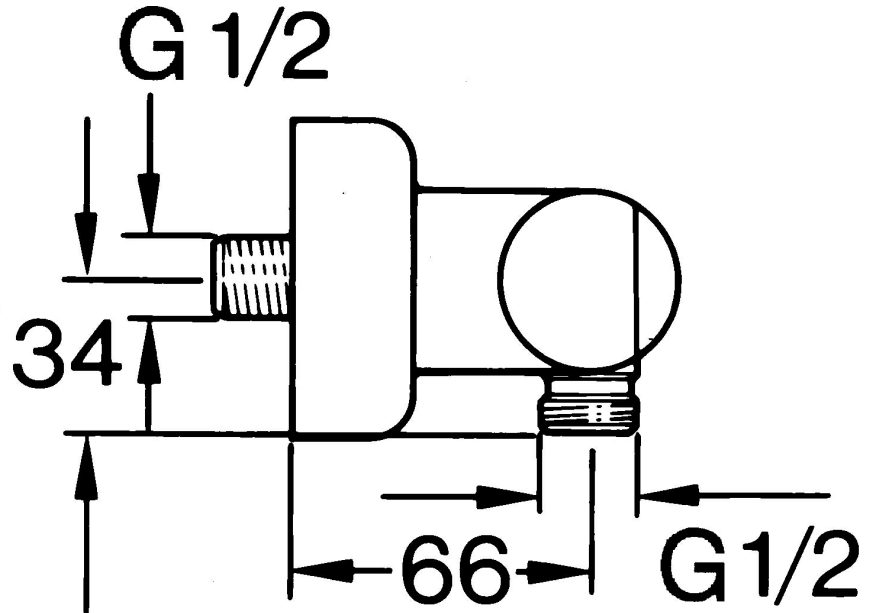

EAN: 4015474606470  
[static.hansa.com/0075010586](http://static.hansa.com/0075010586)

- Shower solutions
- Thermostatic
- Wall mounted
- Non-return valve(s)
- Silencer(s)

## Technical data

### Technical properties

|                              |                   |
|------------------------------|-------------------|
| Hot water supply             | <b>max. +80°C</b> |
| Working pressure             | <b>0.5-10 bar</b> |
| Backflow prevention (EN1717) | <b>EB</b>         |

### SP00750105

|     | Name                                    | Code     |
|-----|---|----------|
| 1.1 | Non-return valve                        | 59905714 |
| 1.2 | Decorative ring Discontinued            | 59910797 |
| 2   | Cover flange pair Discontinued          | 59911022 |
| 2.1 | Eccentric connector, G3/4xG1/2, DN15    | 59910254 |
| 2.2 | Retaining ring, 23.9x15.2x2             | 59902689 |
| 2.3 | Silencer                                | 59904792 |
| 3.1 | Handle Discontinued                     | 59910211 |
| 3.1 | Temperature control handle Discontinued | 59910210 |
| 3.2 | Headpart, G1/2                          | 59905114 |