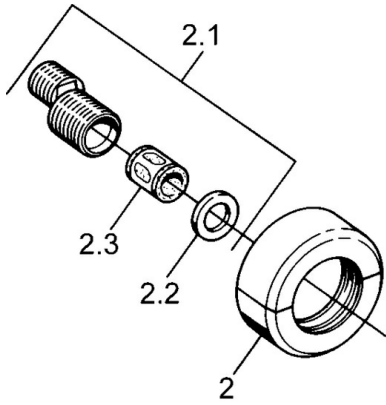

EAN: 4015474643185
static.hansa.com/0075010582

- Shower solutions
- Thermostatic
- Wall mounted
- White
- Non-return valve(s)
- Silencer(s)

Technical data

Technical properties

Hot water supply	max. +80°C
Working pressure	0.5-10 bar
Backflow prevention (EN1717)	EB

Spare parts

SP00750105

	Name	Code
1.1	Non-return valve	59905714
1.2	Decorative ring Discontinued	59910797
2	Cover flange pair Discontinued	59911022
2.1	Eccentric connector, G3/4xG1/2, DN15	59910254
2.2	Retaining ring, 23.9x15.2x2	59902689
2.3	Silencer	59904792
3.1	Handle Discontinued	59910211
3.1	Temperature control handle Discontinued	59910210
3.2	Headpart, G1/2	59905114