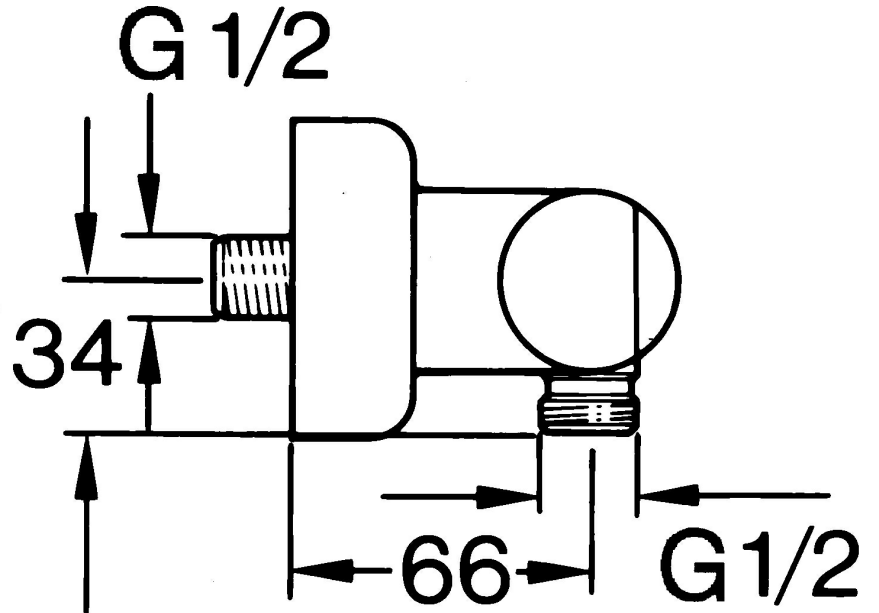

EAN: 4015474643185
static.hansa.com/0075010582

- Shower solutions
- Thermostatic
- Wall mounted
- White
- Non-return valve(s)
- Silencer(s)

Technical data

Technical properties

Hot water supply	max. +80°C
Working pressure	0.5-10 bar
Backflow prevention (EN1717)	EB

Spare parts

SP00750105

	Name	Code
1.1	Non-return valve	59905714
1.2	Decorative ring Discontinued	59910797
2	Cover flange pair Discontinued	59911022
2.1	Eccentric connector, G3/4xG1/2, DN15	59910254
2.2	Retaining ring, 23.9x15.2x2	59902689
2.3	Silencer	59904792
3.1	Handle Discontinued	59910211
3.1	Temperature control handle Discontinued	59910210
3.2	Headpart, G1/2	59905114