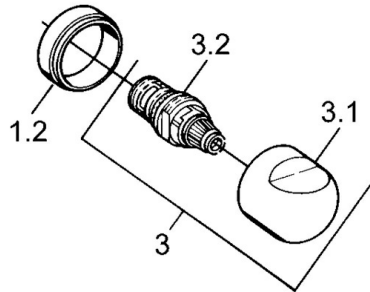

EAN: 4015474643185
static.hansa.com/0075010582

- Shower solutions
- Thermostatic
- Wall mounted
- White
- Non-return valve(s)
- Silencer(s)

Technical data

Technical properties

Hot water supply	max. +80°C
Working pressure	0.5-10 bar
Backflow prevention (EN1717)	EB

Spare parts

SP00750105

	Name	Code
1.1	Non-return valve	59905714
1.2	Decorative ring Discontinued	59910797
2	Cover flange pair Discontinued	59911022
2.1	Eccentric connector, G3/4xG1/2, DN15	59910254
2.2	Retaining ring, 23.9x15.2x2	59902689
2.3	Silencer	59904792
3.1	Handle Discontinued	59910211
3.1	Temperature control handle Discontinued	59910210
3.2	Headpart, G1/2	59905114