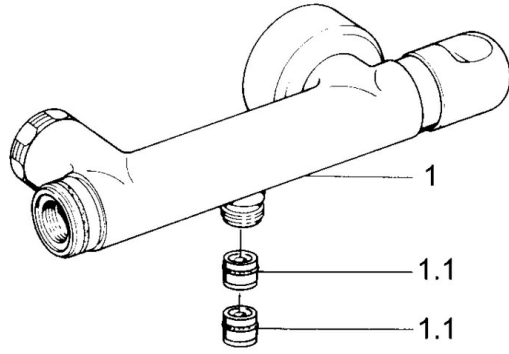

EAN: 4015474643185
static.hansa.com/0075010582

- Shower solutions
- Thermostatic
- Wall mounted
- White
- Non-return valve(s)
- Silencer(s)

Technical data

Technical properties

Hot water supply	max. +80°C
Working pressure	0.5-10 bar
Backflow prevention (EN1717)	EB

Spare parts

SP00750105

	Name	Code
1.1	Non-return valve	59905714
1.2	Decorative ring Discontinued	59910797
2	Cover flange pair Discontinued	59911022
2.1	Eccentric connector, G3/4xG1/2, DN15	59910254
2.2	Retaining ring, 23.9x15.2x2	59902689
2.3	Silencer	59904792
3.1	Handle Discontinued	59910211
3.1	Temperature control handle Discontinued	59910210
3.2	Headpart, G1/2	59905114