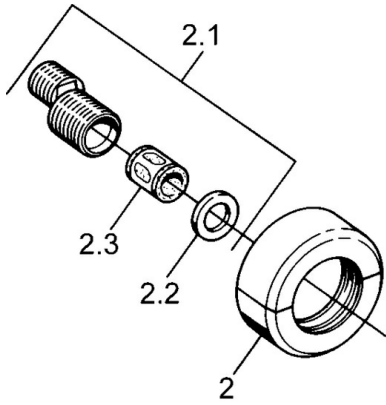

EAN: 4015474606067
static.hansa.com/0075010581

- Shower solutions
- Thermostatic
- Wall mounted
- Non-return valve(s)
- Silencer(s)

Technical data

Technical properties

Hot water supply	max. +80°C
Working pressure	0.5-10 bar
Backflow prevention (EN1717)	EB

Spare parts

SP00750105

	Name	Code
1.1	Non-return valve	59905714
1.2	Decorative ring Discontinued	59910797
2	Cover flange pair Discontinued	59911022
2.1	Eccentric connector, G3/4xG1/2, DN15	59910254
2.2	Retaining ring, 23.9x15.2x2	59902689
2.3	Silencer	59904792
3.1	Handle Discontinued	59910211
3.1	Temperature control handle Discontinued	59910210
3.2	Headpart, G1/2	59905114