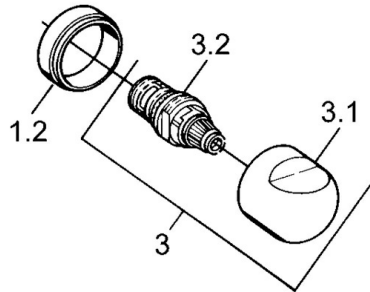

EAN: 4015474606067
static.hansa.com/0075010581

- Shower solutions
- Thermostatic
- Wall mounted
- Non-return valve(s)
- Silencer(s)

Technical data

Technical properties

Hot water supply	max. +80°C
Working pressure	0.5-10 bar
Backflow prevention (EN1717)	EB

Spare parts

SP00750105

	Name	Code
1.1	Non-return valve	59905714
1.2	Decorative ring Discontinued	59910797
2	Cover flange pair Discontinued	59911022
2.1	Eccentric connector, G3/4xG1/2, DN15	59910254
2.2	Retaining ring, 23.9x15.2x2	59902689
2.3	Silencer	59904792
3.1	Handle Discontinued	59910211
3.1	Temperature control handle Discontinued	59910210
3.2	Headpart, G1/2	59905114