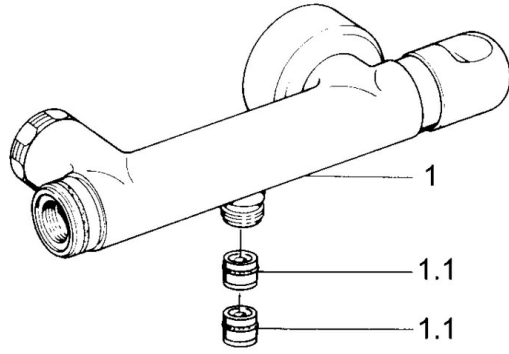

EAN: 4015474606067
static.hansa.com/0075010581

- Shower solutions
- Thermostatic
- Wall mounted
- Non-return valve(s)
- Silencer(s)

Technical data

Technical properties

Hot water supply	max. +80°C
Working pressure	0.5-10 bar
Backflow prevention (EN1717)	EB

Spare parts

SP00750105

	Name	Code
1.1	Non-return valve	59905714
1.2	Decorative ring Discontinued	59910797
2	Cover flange pair Discontinued	59911022
2.1	Eccentric connector, G3/4xG1/2, DN15	59910254
2.2	Retaining ring, 23.9x15.2x2	59902689
2.3	Silencer	59904792
3.1	Handle Discontinued	59910211
3.1	Temperature control handle Discontinued	59910210
3.2	Headpart, G1/2	59905114