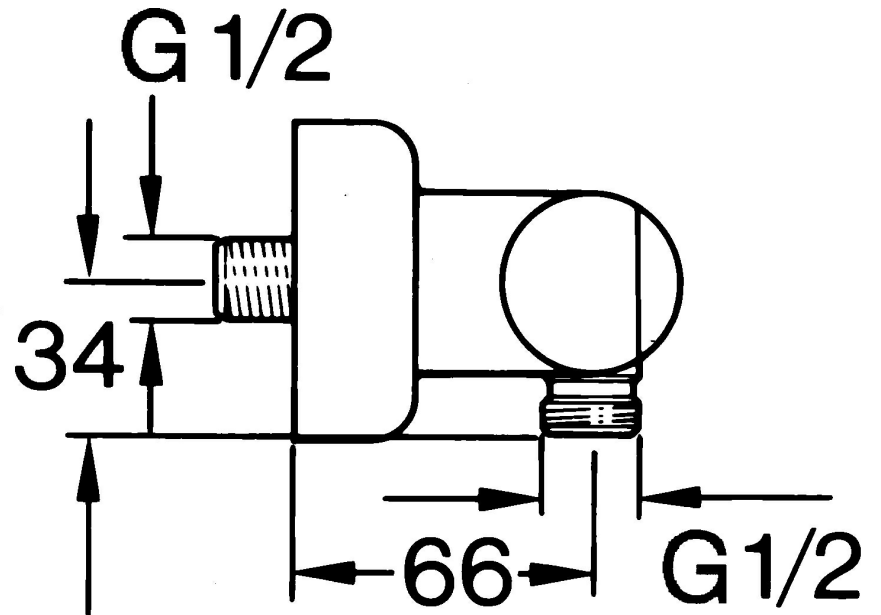

EAN: 4015474606067
static.hansa.com/0075010581

- Shower solutions
- Thermostatic
- Wall mounted
- Non-return valve(s)
- Silencer(s)

Technical data

Technical properties

Hot water supply	max. +80°C
Working pressure	0.5-10 bar
Backflow prevention (EN1717)	EB

Spare parts

SP00750105

	Name	Code
1.1	Non-return valve	59905714
1.2	Decorative ring Discontinued	59910797
2	Cover flange pair Discontinued	59911022
2.1	Eccentric connector, G3/4xG1/2, DN15	59910254
2.2	Retaining ring, 23.9x15.2x2	59902689
2.3	Silencer	59904792
3.1	Handle Discontinued	59910211
3.1	Temperature control handle Discontinued	59910210
3.2	Headpart, G1/2	59905114