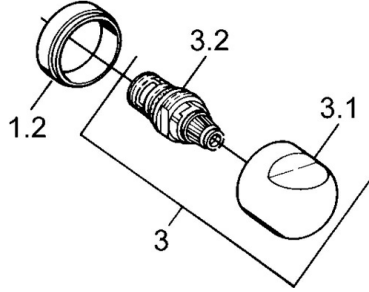

EAN: 4015474606111
static.hansa.com/0075010542

- Shower solutions
- Thermostatic
- Wall mounted
- Aranja/Edelmessing
- Non-return valve(s)
- Silencer(s)

Technical data

Technical properties

Hot water supply	max. +80°C
Working pressure	0.5-10 bar
Backflow prevention (EN1717)	EB

Spare parts

SP00750105

	Name	Code
1.1	Non-return valve	59905714
1.2	Decorative ring Discontinued	59910797
2	Cover flange pair Discontinued	59911022
2.1	Eccentric connector, G3/4xG1/2, DN15	59910254
2.2	Retaining ring, 23.9x15.2x2	59902689
2.3	Silencer	59904792
3.1	Handle Discontinued	59910211
3.1	Temperature control handle Discontinued	59910210
3.2	Headpart, G1/2	59905114