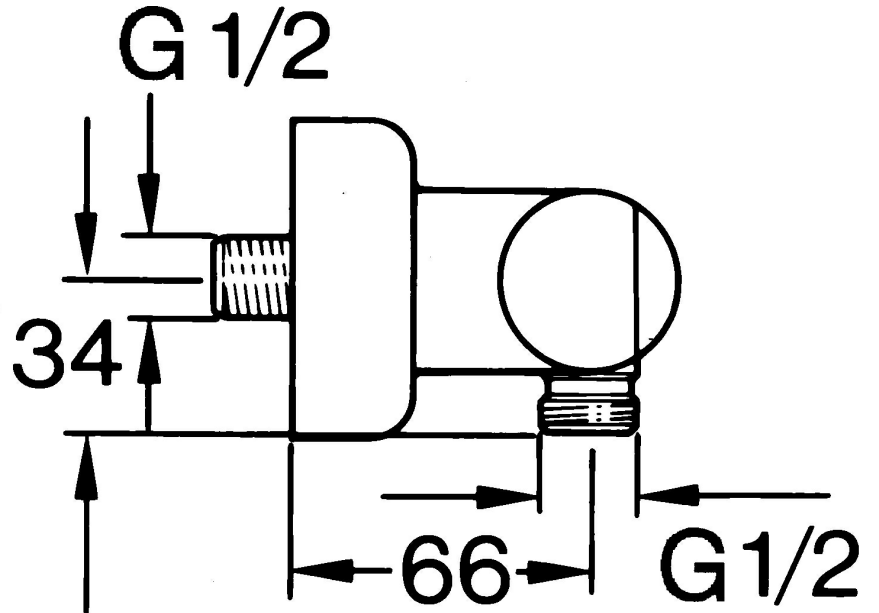

EAN: 4015474606111
static.hansa.com/0075010542

- Shower solutions
- Thermostatic
- Wall mounted
- Aranja/Edelmessing
- Non-return valve(s)
- Silencer(s)

Technical data

Technical properties

Hot water supply	max. +80°C
Working pressure	0.5-10 bar
Backflow prevention (EN1717)	EB

Spare parts

SP00750105

	Name	Code
1.1	Non-return valve	59905714
1.2	Decorative ring Discontinued	59910797
2	Cover flange pair Discontinued	59911022
2.1	Eccentric connector, G3/4xG1/2, DN15	59910254
2.2	Retaining ring, 23.9x15.2x2	59902689
2.3	Silencer	59904792
3.1	Handle Discontinued	59910211
3.1	Temperature control handle Discontinued	59910210
3.2	Headpart, G1/2	59905114