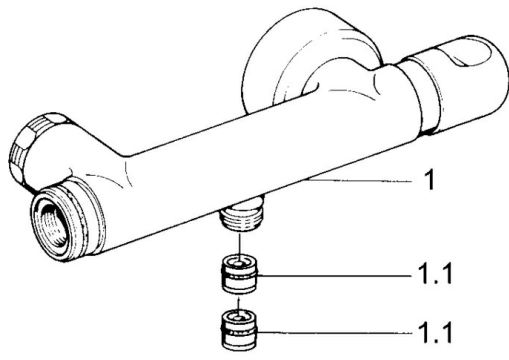

EAN: 4015474606111
static.hansa.com/0075010542

- Shower solutions
- Thermostatic
- Wall mounted
- Aranja/Edelmessing
- Non-return valve(s)
- Silencer(s)

Technical data

Technical properties

Hot water supply	max. +80°C
Working pressure	0.5-10 bar
Backflow prevention (EN1717)	EB

Spare parts

SP00750105

	Name	Code
1.1	Non-return valve	59905714
1.2	Decorative ring Discontinued	59910797
2	Cover flange pair Discontinued	59911022
2.1	Eccentric connector, G3/4xG1/2, DN15	59910254
2.2	Retaining ring, 23.9x15.2x2	59902689
2.3	Silencer	59904792
3.1	Handle Discontinued	59910211
3.1	Temperature control handle Discontinued	59910210
3.2	Headpart, G1/2	59905114