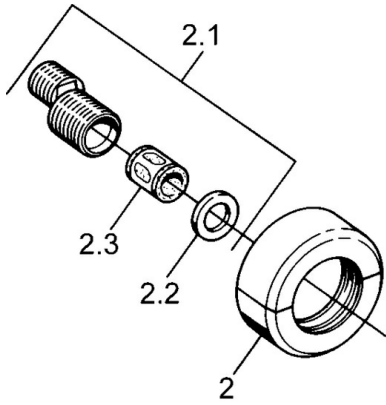

EAN: 4015474606111
static.hansa.com/0075010542

- Shower solutions
- Thermostatic
- Wall mounted
- Aranja/Edelmessing
- Non-return valve(s)
- Silencer(s)

Technical data

Technical properties

Hot water supply	max. +80°C
Working pressure	0.5-10 bar
Backflow prevention (EN1717)	EB

Spare parts

SP00750105

	Name	Code
1.1	Non-return valve	59905714
1.2	Decorative ring Discontinued	59910797
2	Cover flange pair Discontinued	59911022
2.1	Eccentric connector, G3/4xG1/2, DN15	59910254
2.2	Retaining ring, 23.9x15.2x2	59902689
2.3	Silencer	59904792
3.1	Handle Discontinued	59910211
3.1	Temperature control handle Discontinued	59910210
3.2	Headpart, G1/2	59905114