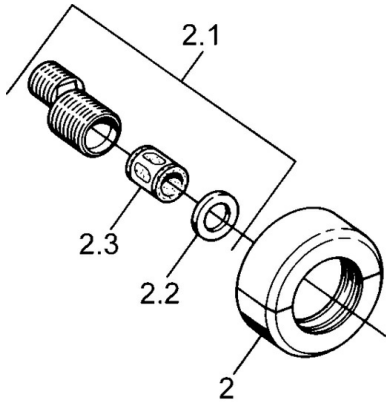

### Technical properties

Hot water supply	max. +80°C
Working pressure	0.5-10 bar
Backflow prevention (EN1717)	EB

### SP00750105

	Name	Code
1.1	Non-return valve	59905714
1.2	Decorative ring Discontinued	59910797
2	Cover flange pair Discontinued	59911022
2.1	Eccentric connector, G3/4xG1/2, DN15	59910254
2.2	Retaining ring, 23.9x15.2x2	59902689
2.3	Silencer	59904792
3.1	Handle Discontinued	59910211
3.1	Temperature control handle Discontinued	59910210
3.2	Headpart, G1/2	59905114