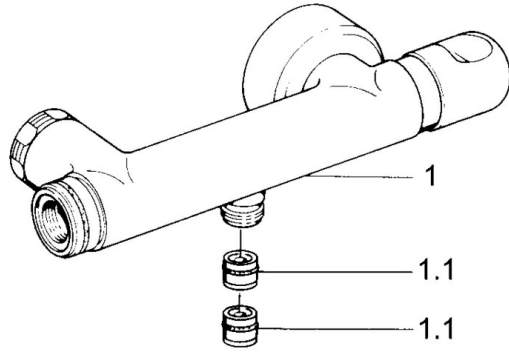

EAN: 4015474606050  
[static.hansa.com/00750105](http://static.hansa.com/00750105)

- Shower solutions
- Thermostatic
- Wall mounted
- Chrome
- Non-return valve(s)
- Silencer(s)

### Technical properties

Hot water supply	max. +80°C
Working pressure	0.5-10 bar
Backflow prevention (EN1717)	EB

### SP00750105

	Name	Code
1.1	Non-return valve	59905714
1.2	Decorative ring Discontinued	59910797
2	Cover flange pair Discontinued	59911022
2.1	Eccentric connector, G3/4xG1/2, DN15	59910254
2.2	Retaining ring, 23.9x15.2x2	59902689
2.3	Silencer	59904792
3.1	Handle Discontinued	59910211
3.1	Temperature control handle Discontinued	59910210
3.2	Headpart, G1/2	59905114