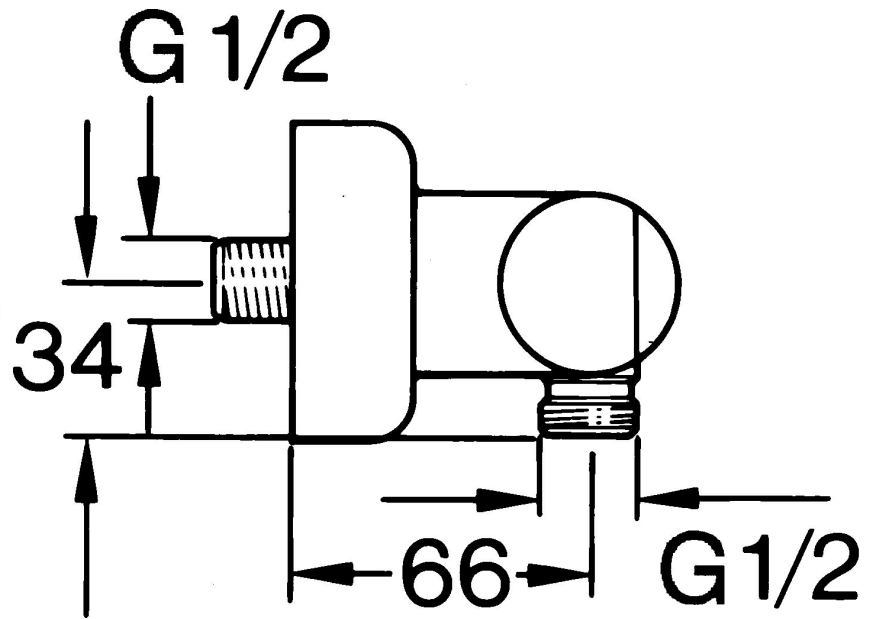

EAN: 4015474606050  
[static.hansa.com/00750105](http://static.hansa.com/00750105)

- Shower solutions
- Thermostatic
- Wall mounted
- Chrome
- Non-return valve(s)
- Silencer(s)

## Technical data

### Technical properties

Hot water supply	max. +80°C
Working pressure	0.5-10 bar
Backflow prevention (EN1717)	EB

### SP00750105

	Name	Code
1.1	Non-return valve	59905714
1.2	Decorative ring Discontinued	59910797
2	Cover flange pair Discontinued	59911022
2.1	Eccentric connector, G3/4xG1/2, DN15	59910254
2.2	Retaining ring, 23.9x15.2x2	59902689
2.3	Silencer	59904792
3.1	Handle Discontinued	59910211
3.1	Temperature control handle Discontinued	59910210
3.2	Headpart, G1/2	59905114