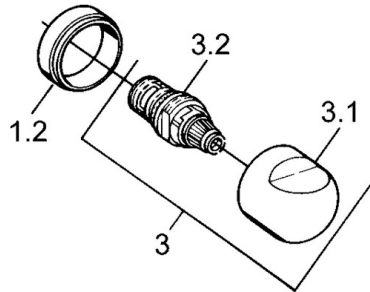

### Technical properties

Hot water supply	max. +80°C
Working pressure	0.5-10 bar
Backflow prevention (EN1717)	EB

### SP00750105

	Name	Code
1.1	Non-return valve	59905714
1.2	Decorative ring Discontinued	59910797
2	Cover flange pair Discontinued	59911022
2.1	Eccentric connector, G3/4xG1/2, DN15	59910254
2.2	Retaining ring, 23.9x15.2x2	59902689
2.3	Silencer	59904792
3.1	Handle Discontinued	59910211
3.1	Temperature control handle Discontinued	59910210
3.2	Headpart, G1/2	59905114