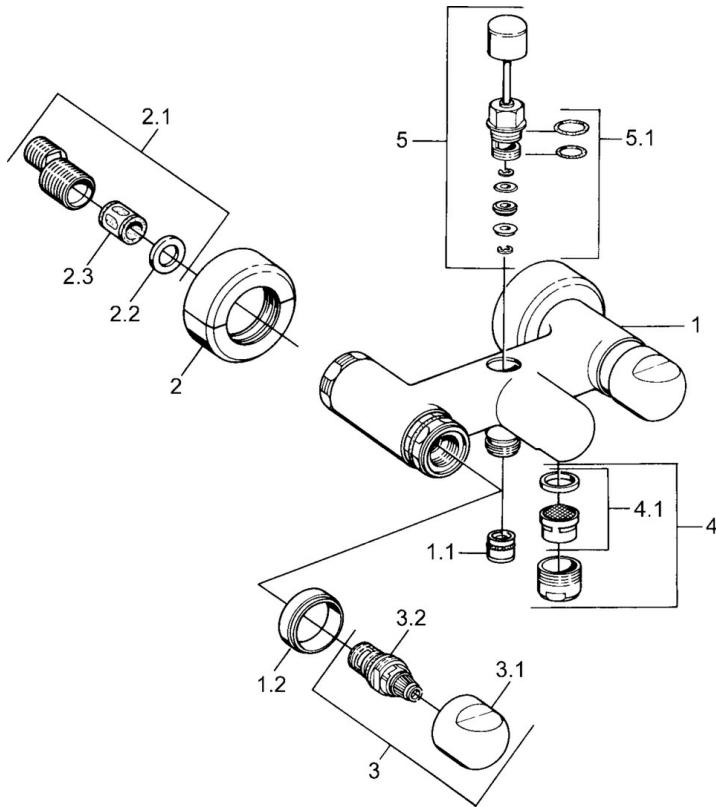

EAN: 4015474593480  
[static.hansa.com/00742135](http://static.hansa.com/00742135)

- Bathtub & Shower
- Two-grip
- Wall mounted
- Chrome
- Non-return valve(s)
- Silencer(s)

### Technical properties

Hot water supply	<b>max. +80°C</b>
Working pressure	<b>0.5-10 bar</b>
Backflow prevention (EN1717)	<b>EB</b>

## Spare parts

### SP00742105

	Name	Code
1.1	Non-return valve	59905714
1.2	Decorative ring Discontinued	59910797
2	Cover flange pair Discontinued	59911022
2.1	Eccentric connector, G3/4xG1/2, DN15	59910254
2.2	Retaining ring, 23.9x15.2x2	59902689
2.3	Silencer	59904792
3.1	Handle Discontinued	59910211
3.1	Temperature control handle Discontinued	59910210
3.2	Headpart, G1/2	59905114
4	Aerator, M28x1 C	59902088
4	Aerator, M28x1 C White Discontinued	59905683
4	Aerator, M28x1 Edelmessing Discontinued	59906687
4.1	Aerator, M22/M24	59905873
5	Diverter White Discontinued	59910804
5	Diverter	59910803
5	Diverter Edelmessing Discontinued	59910806
5.1	Sealing kit	59904791