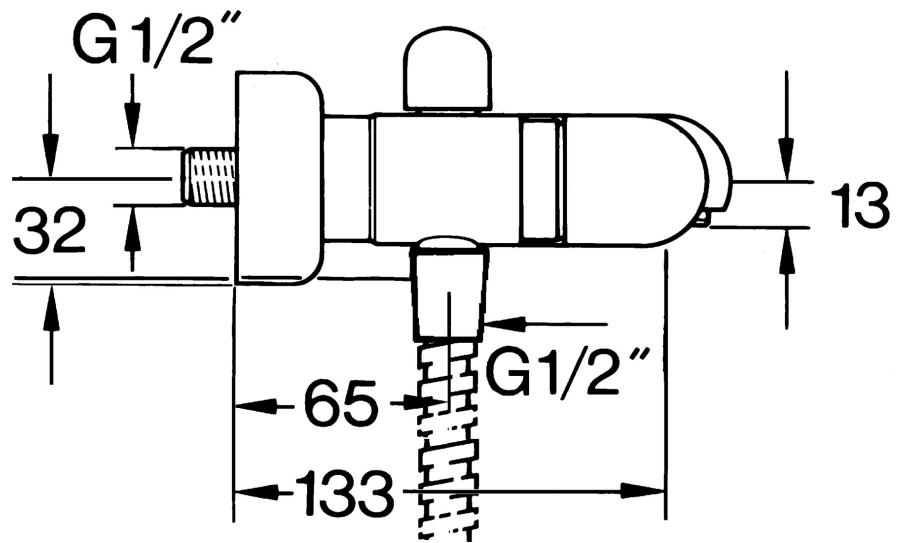

EAN: 4015474593480  
[static.hansa.com/00742135](http://static.hansa.com/00742135)

- Bathtub & Shower
- Two-grip
- Wall mounted
- Chrome
- Non-return valve(s)
- Silencer(s)

## Technical data

### Technical properties

Hot water supply	<b>max. +80°C</b>
Working pressure	<b>0.5-10 bar</b>
Backflow prevention (EN1717)	<b>EB</b>

### SP00742105

	Name	Code
1.1	Non-return valve	59905714
1.2	Decorative ring Discontinued	59910797
2	Cover flange pair Discontinued	59911022
2.1	Eccentric connector, G3/4xG1/2, DN15	59910254
2.2	Retaining ring, 23.9x15.2x2	59902689
2.3	Silencer	59904792
3.1	Handle Discontinued	59910211
3.1	Temperature control handle Discontinued	59910210
3.2	Headpart, G1/2	59905114
4	Aerator, M28x1 C	59902088
4	Aerator, M28x1 C White Discontinued	59905683
4	Aerator, M28x1 Edelmessing Discontinued	59906687
4.1	Aerator, M22/M24	59905873
5	Diverter White Discontinued	59910804
5	Diverter	59910803
5	Diverter Edelmessing Discontinued	59910806
5.1	Sealing kit	59904791