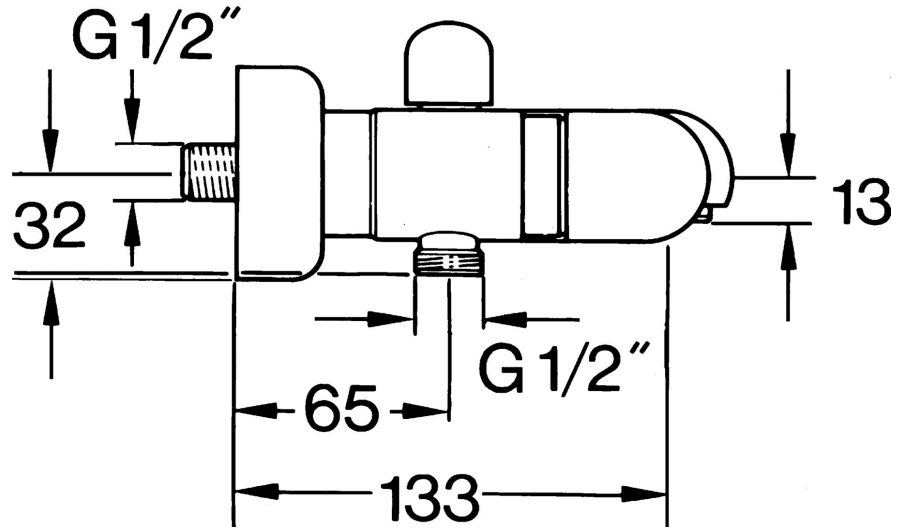

EAN: 4015474630345
static.hansa.com/0074210594

- Bathtub & Shower
- Two-grip
- Wall mounted
- Edelmessing
- Non-return valve(s)
- Silencer(s)

Technical data

Technical properties

Hot water supply	max. +80°C
Working pressure	0.5-10 bar
Backflow prevention (EN1717)	EB

Spare parts

SP00742105

	Name	Code
1.1	Non-return valve	59905714
1.2	Decorative ring Discontinued	59910797
2	Cover flange pair Discontinued	59911022
2.1	Eccentric connector, G3/4xG1/2, DN15	59910254
2.2	Retaining ring, 23.9x15.2x2	59902689
2.3	Silencer	59904792
3.1	Handle Discontinued	59910211
3.1	Temperature control handle Discontinued	59910210
3.2	Headpart, G1/2	59905114
4	Aerator, M28x1 C	59902088
4	Aerator, M28x1 C White Discontinued	59905683
4	Aerator, M28x1 Edelmessing Discontinued	59906687
4.1	Aerator, M22/M24	59905873
5	Diverter White Discontinued	59910804
5	Diverter	59910803
5	Diverter Edelmessing Discontinued	59910806
5.1	Sealing kit	59904791