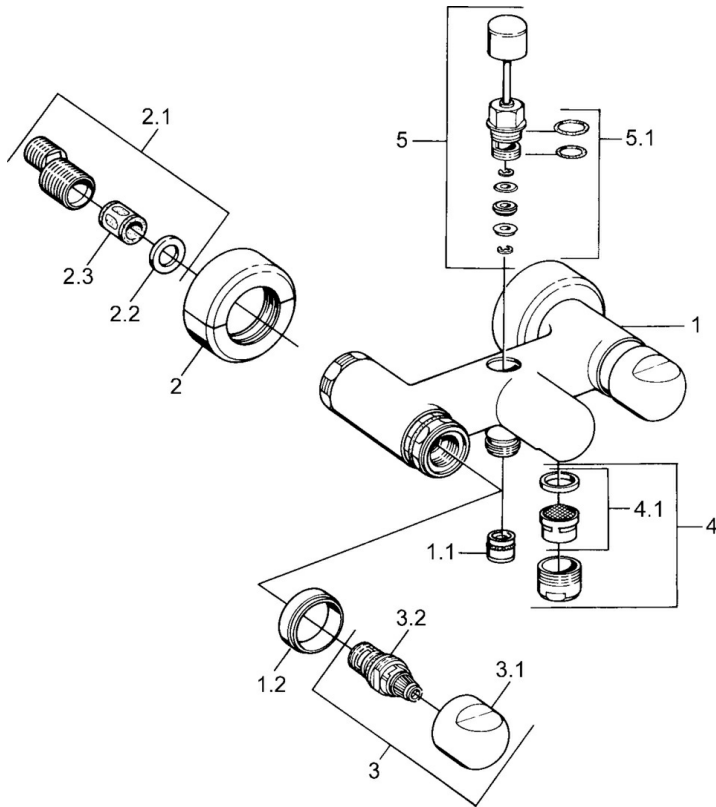

EAN: 4015474630345
static.hansa.com/0074210594

- Bathtub & Shower
- Two-grip
- Wall mounted
- Edelmessing
- Non-return valve(s)
- Silencer(s)

Technical data

Technical properties

Hot water supply	max. +80°C
Working pressure	0.5-10 bar
Backflow prevention (EN1717)	EB

Spare parts

SP00742105

	Name	Code
1.1	Non-return valve	59905714
1.2	Decorative ring Discontinued	59910797
2	Cover flange pair Discontinued	59911022
2.1	Eccentric connector, G3/4xG1/2, DN15	59910254
2.2	Retaining ring, 23.9x15.2x2	59902689
2.3	Silencer	59904792
3.1	Handle Discontinued	59910211
3.1	Temperature control handle Discontinued	59910210
3.2	Headpart, G1/2	59905114
4	Aerator, M28x1 C	59902088
4	Aerator, M28x1 C White Discontinued	59905683
4	Aerator, M28x1 Edelmessing Discontinued	59906687
4.1	Aerator, M22/M24	59905873
5	Diverter White Discontinued	59910804
5	Diverter	59910803
5	Diverter Edelmessing Discontinued	59910806
5.1	Sealing kit	59904791