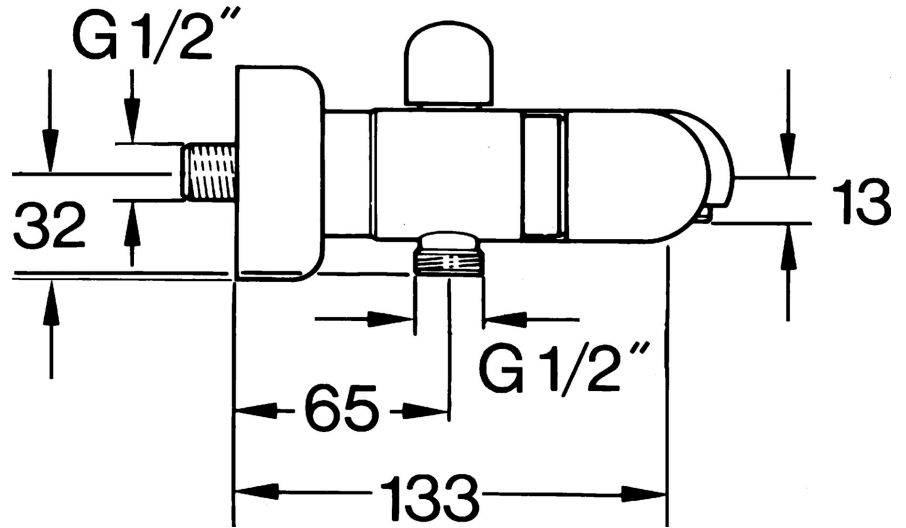

EAN: 4015474605923
static.hansa.com/0074210593

- Bathtub & Shower
- Two-grip
- Wall mounted
- Non-return valve(s)
- Silencer(s)

Technical data

Technical properties

Hot water supply	max. +80°C
Working pressure	0.5-10 bar
Backflow prevention (EN1717)	EB

Spare parts

SP00742105

	Name	Code
1.1	Non-return valve	59905714
1.2	Decorative ring Discontinued	59910797
2	Cover flange pair Discontinued	59911022
2.1	Eccentric connector, G3/4xG1/2, DN15	59910254
2.2	Retaining ring, 23.9x15.2x2	59902689
2.3	Silencer	59904792
3.1	Handle Discontinued	59910211
3.1	Temperature control handle Discontinued	59910210
3.2	Headpart, G1/2	59905114
4	Aerator, M28x1 C	59902088
4	Aerator, M28x1 C White Discontinued	59905683
4	Aerator, M28x1 Edelmessing Discontinued	59906687
4.1	Aerator, M22/M24	59905873
5	Diverter White Discontinued	59910804
5	Diverter	59910803
5	Diverter Edelmessing Discontinued	59910806
5.1	Sealing kit	59904791