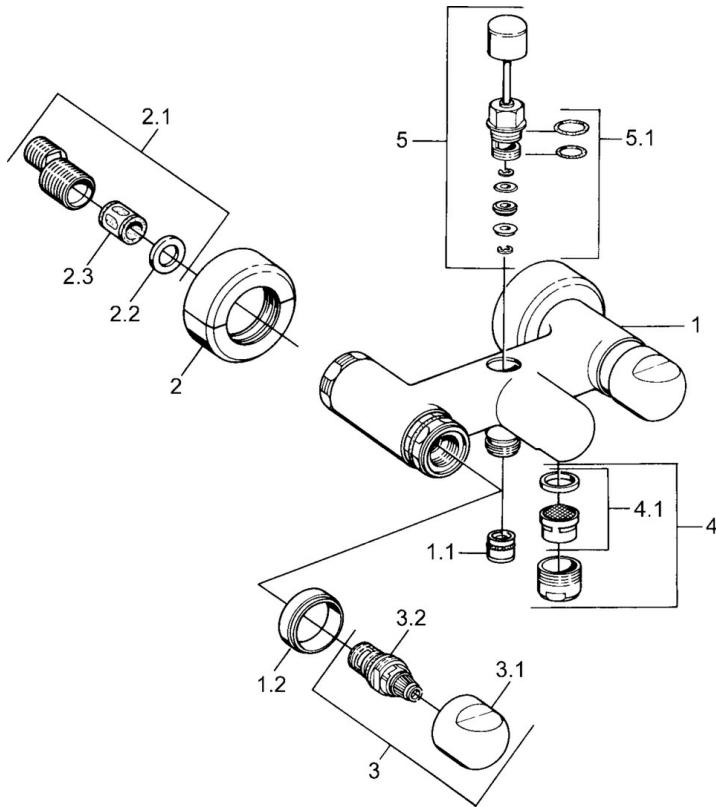

EAN: 4015474605923
static.hansa.com/0074210593

- Bathtub & Shower
- Two-grip
- Wall mounted
- Non-return valve(s)
- Silencer(s)

Technical data

Technical properties

Hot water supply	max. +80°C
Working pressure	0.5-10 bar
Backflow prevention (EN1717)	EB

Spare parts

SP00742105

	Name	Code
1.1	Non-return valve	59905714
1.2	Decorative ring Discontinued	59910797
2	Cover flange pair Discontinued	59911022
2.1	Eccentric connector, G3/4xG1/2, DN15	59910254
2.2	Retaining ring, 23.9x15.2x2	59902689
2.3	Silencer	59904792
3.1	Handle Discontinued	59910211
3.1	Temperature control handle Discontinued	59910210
3.2	Headpart, G1/2	59905114
4	Aerator, M28x1 C	59902088
4	Aerator, M28x1 C White Discontinued	59905683
4	Aerator, M28x1 Edelmessing Discontinued	59906687
4.1	Aerator, M22/M24	59905873
5	Diverter White Discontinued	59910804
5	Diverter	59910803
5	Diverter Edelmessing Discontinued	59910806
5.1	Sealing kit	59904791