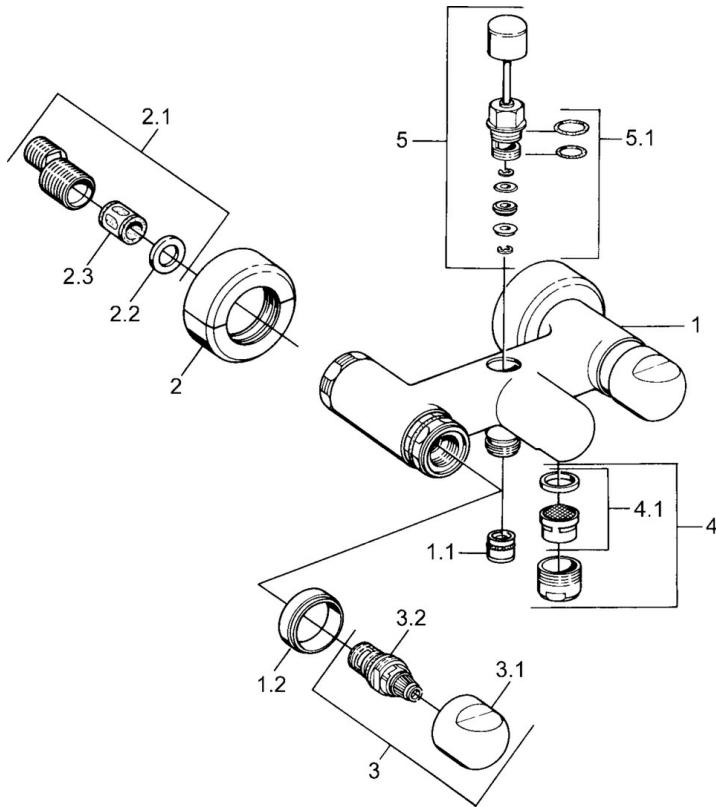

EAN: 4015474643475
static.hansa.com/0074210582

- Bathtub & Shower
- Two-grip
- Wall mounted
- White
- Non-return valve(s)
- Silencer(s)

Technical data

Technical properties

Hot water supply	max. +80°C
Working pressure	0.5-10 bar
Backflow prevention (EN1717)	EB

Spare parts

SP00742105

	Name	Code
1.1	Non-return valve	59905714
1.2	Decorative ring Discontinued	59910797
2	Cover flange pair Discontinued	59911022
2.1	Eccentric connector, G3/4xG1/2, DN15	59910254
2.2	Retaining ring, 23.9x15.2x2	59902689
2.3	Silencer	59904792
3.1	Handle Discontinued	59910211
3.1	Temperature control handle Discontinued	59910210
3.2	Headpart, G1/2	59905114
4	Aerator, M28x1 C	59902088
4	Aerator, M28x1 C White Discontinued	59905683
4	Aerator, M28x1 Edelmessing Discontinued	59906687
4.1	Aerator, M22/M24	59905873
5	Diverter White Discontinued	59910804
5	Diverter	59910803
5	Diverter Edelmessing Discontinued	59910806
5.1	Sealing kit	59904791