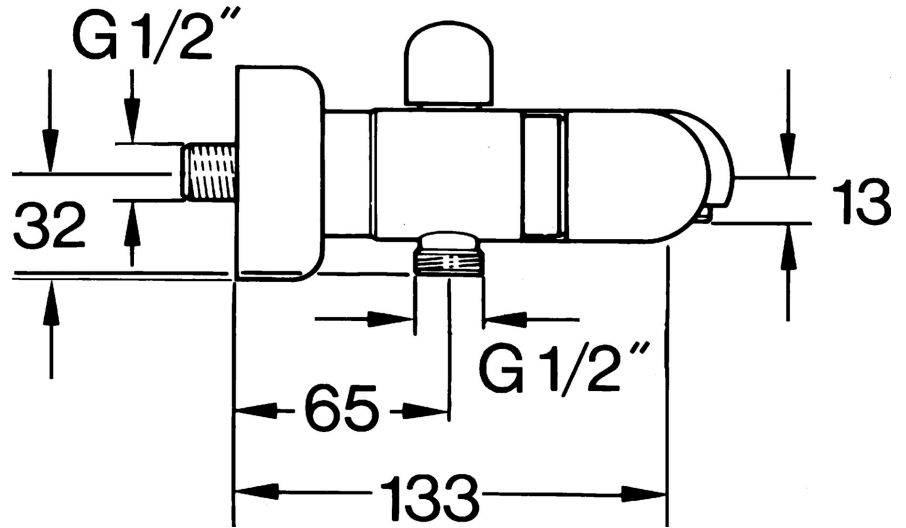

EAN: 4015474643475
static.hansa.com/0074210582

- Bathtub & Shower
- Two-grip
- Wall mounted
- White
- Non-return valve(s)
- Silencer(s)

Technical data

Technical properties

Hot water supply	max. +80°C
Working pressure	0.5-10 bar
Backflow prevention (EN1717)	EB

Spare parts

SP00742105

	Name	Code
1.1	Non-return valve	59905714
1.2	Decorative ring Discontinued	59910797
2	Cover flange pair Discontinued	59911022
2.1	Eccentric connector, G3/4xG1/2, DN15	59910254
2.2	Retaining ring, 23.9x15.2x2	59902689
2.3	Silencer	59904792
3.1	Handle Discontinued	59910211
3.1	Temperature control handle Discontinued	59910210
3.2	Headpart, G1/2	59905114
4	Aerator, M28x1 C	59902088
4	Aerator, M28x1 C White Discontinued	59905683
4	Aerator, M28x1 Edelmessing Discontinued	59906687
4.1	Aerator, M22/M24	59905873
5	Diverter White Discontinued	59910804
5	Diverter	59910803
5	Diverter Edelmessing Discontinued	59910806
5.1	Sealing kit	59904791