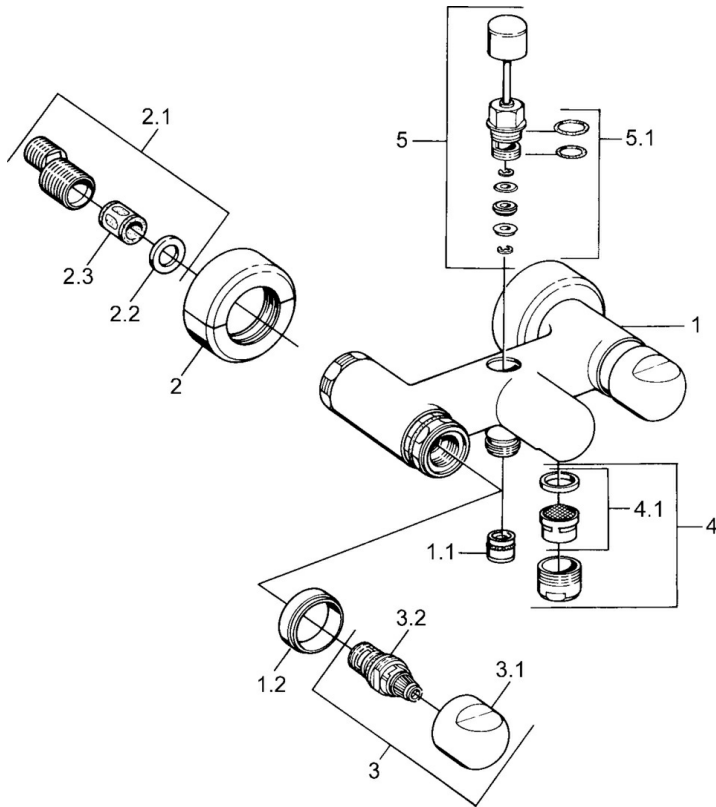

EAN: 4015474605916
static.hansa.com/0074210581

- Bathtub & Shower
- Two-grip
- Wall mounted
- Non-return valve(s)
- Silencer(s)

Technical data

Technical properties

Hot water supply	max. +80°C
Working pressure	0.5-10 bar
Backflow prevention (EN1717)	EB

Spare parts

SP00742105

	Name	Code
1.1	Non-return valve	59905714
1.2	Decorative ring Discontinued	59910797
2	Cover flange pair Discontinued	59911022
2.1	Eccentric connector, G3/4xG1/2, DN15	59910254
2.2	Retaining ring, 23.9x15.2x2	59902689
2.3	Silencer	59904792
3.1	Handle Discontinued	59910211
3.1	Temperature control handle Discontinued	59910210
3.2	Headpart, G1/2	59905114
4	Aerator, M28x1 C	59902088
4	Aerator, M28x1 C White Discontinued	59905683
4	Aerator, M28x1 Edelmessing Discontinued	59906687
4.1	Aerator, M22/M24	59905873
5	Diverter White Discontinued	59910804
5	Diverter	59910803
5	Diverter Edelmessing Discontinued	59910806
5.1	Sealing kit	59904791