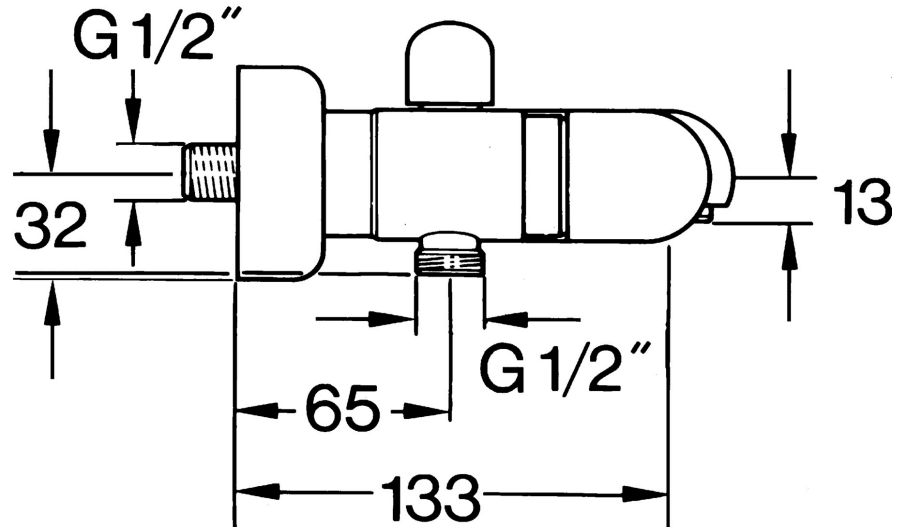

EAN: 4015474605916
static.hansa.com/0074210581

- Bathtub & Shower
- Two-grip
- Wall mounted
- Non-return valve(s)
- Silencer(s)

Technical data

Technical properties

Hot water supply	max. +80°C
Working pressure	0.5-10 bar
Backflow prevention (EN1717)	EB

Spare parts

SP00742105

	Name	Code
1.1	Non-return valve	59905714
1.2	Decorative ring Discontinued	59910797
2	Cover flange pair Discontinued	59911022
2.1	Eccentric connector, G3/4xG1/2, DN15	59910254
2.2	Retaining ring, 23.9x15.2x2	59902689
2.3	Silencer	59904792
3.1	Handle Discontinued	59910211
3.1	Temperature control handle Discontinued	59910210
3.2	Headpart, G1/2	59905114
4	Aerator, M28x1 C	59902088
4	Aerator, M28x1 C White Discontinued	59905683
4	Aerator, M28x1 Edelmessing Discontinued	59906687
4.1	Aerator, M22/M24	59905873
5	Diverter White Discontinued	59910804
5	Diverter	59910803
5	Diverter Edelmessing Discontinued	59910806
5.1	Sealing kit	59904791