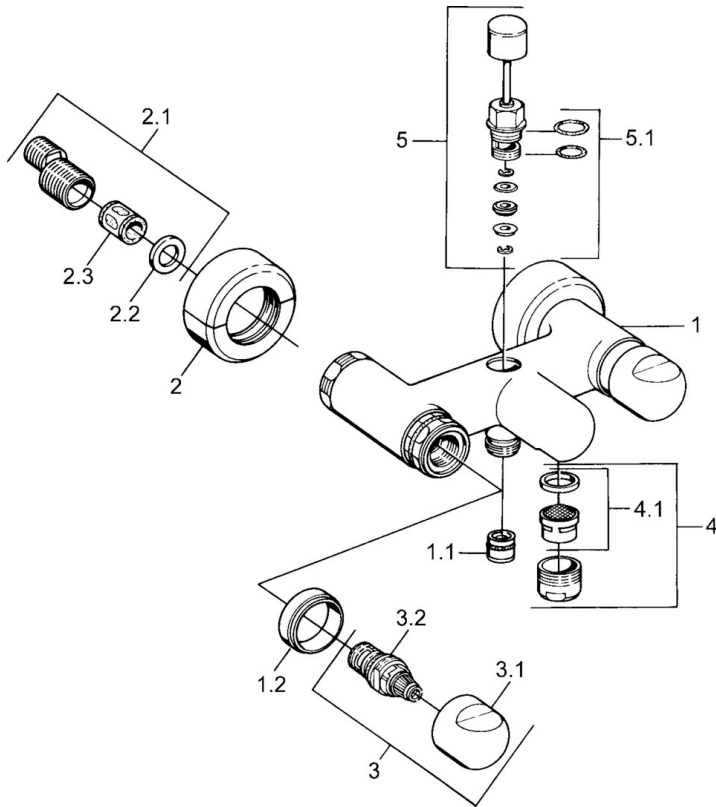

EAN: 4015474605961
static.hansa.com/0074210542

- Bathtub & Shower
- Two-grip
- Wall mounted
- Aranja/Edelmessing
- Non-return valve(s)
- Silencer(s)

Technical data

Technical properties

Hot water supply	max. +80°C
Working pressure	0.5-10 bar
Backflow prevention (EN1717)	EB

Spare parts

SP00742105

	Name	Code
1.1	Non-return valve	59905714
1.2	Decorative ring Discontinued	59910797
2	Cover flange pair Discontinued	59911022
2.1	Eccentric connector, G3/4xG1/2, DN15	59910254
2.2	Retaining ring, 23.9x15.2x2	59902689
2.3	Silencer	59904792
3.1	Handle Discontinued	59910211
3.1	Temperature control handle Discontinued	59910210
3.2	Headpart, G1/2	59905114
4	Aerator, M28x1 C	59902088
4	Aerator, M28x1 C White Discontinued	59905683
4	Aerator, M28x1 Edelmessing Discontinued	59906687
4.1	Aerator, M22/M24	59905873
5	Diverter White Discontinued	59910804
5	Diverter	59910803
5	Diverter Edelmessing Discontinued	59910806
5.1	Sealing kit	59904791