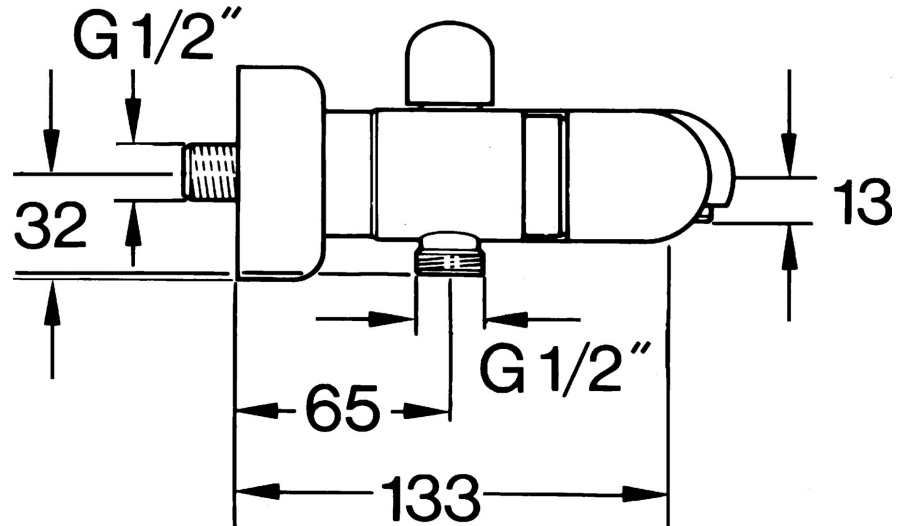

EAN: 4015474605961
static.hansa.com/0074210542

- Bathtub & Shower
- Two-grip
- Wall mounted
- Aranja/Edelmessing
- Non-return valve(s)
- Silencer(s)

Technical data

Technical properties

Hot water supply	max. +80°C
Working pressure	0.5-10 bar
Backflow prevention (EN1717)	EB

Spare parts

SP00742105

	Name	Code
1.1	Non-return valve	59905714
1.2	Decorative ring Discontinued	59910797
2	Cover flange pair Discontinued	59911022
2.1	Eccentric connector, G3/4xG1/2, DN15	59910254
2.2	Retaining ring, 23.9x15.2x2	59902689
2.3	Silencer	59904792
3.1	Handle Discontinued	59910211
3.1	Temperature control handle Discontinued	59910210
3.2	Headpart, G1/2	59905114
4	Aerator, M28x1 C	59902088
4	Aerator, M28x1 C White Discontinued	59905683
4	Aerator, M28x1 Edelmessing Discontinued	59906687
4.1	Aerator, M22/M24	59905873
5	Diverter White Discontinued	59910804
5	Diverter	59910803
5	Diverter Edelmessing Discontinued	59910806
5.1	Sealing kit	59904791