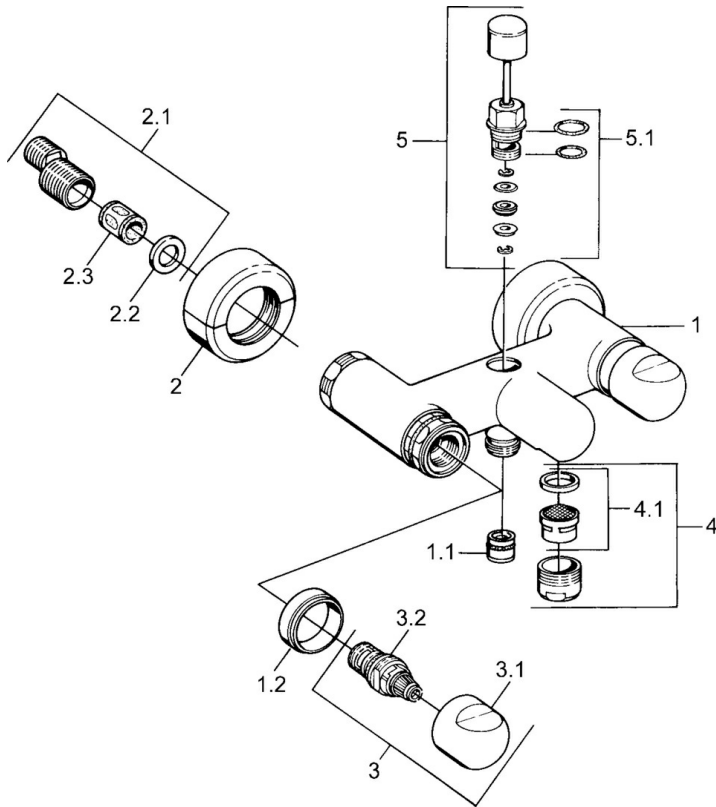

EAN: 4015474605909  
[static.hansa.com/00742105](http://static.hansa.com/00742105)

- Bathtub & Shower
- Two-grip
- Wall mounted
- Chrome
- Non-return valve(s)
- Silencer(s)

### Technical properties

Hot water supply	<b>max. +80°C</b>
Working pressure	<b>0.5-10 bar</b>
Backflow prevention (EN1717)	<b>EB</b>

## Spare parts

### SP00742105

	Name	Code
1.1	Non-return valve	59905714
1.2	Decorative ring Discontinued	59910797
2	Cover flange pair Discontinued	59911022
2.1	Eccentric connector, G3/4xG1/2, DN15	59910254
2.2	Retaining ring, 23.9x15.2x2	59902689
2.3	Silencer	59904792
3.1	Handle Discontinued	59910211
3.1	Temperature control handle Discontinued	59910210
3.2	Headpart, G1/2	59905114
4	Aerator, M28x1 C	59902088
4	Aerator, M28x1 C White Discontinued	59905683
4	Aerator, M28x1 Edelmessing Discontinued	59906687
4.1	Aerator, M22/M24	59905873
5	Diverter White Discontinued	59910804
5	Diverter	59910803
5	Diverter Edelmessing Discontinued	59910806
5.1	Sealing kit	59904791