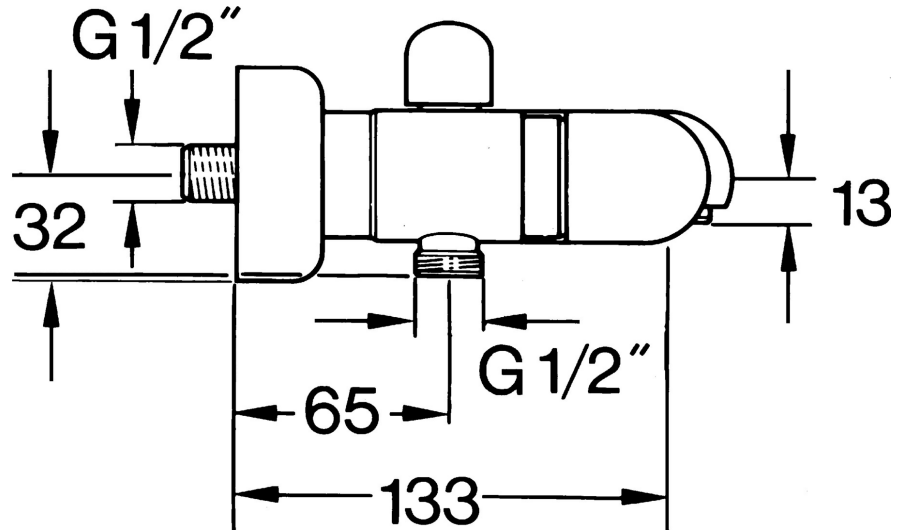

EAN: 4015474605909  
[static.hansa.com/00742105](http://static.hansa.com/00742105)

- Bathtub & Shower
- Two-grip
- Wall mounted
- Chrome
- Non-return valve(s)
- Silencer(s)

## Technical data

### Technical properties

Hot water supply	<b>max. +80°C</b>
Working pressure	<b>0.5-10 bar</b>
Backflow prevention (EN1717)	<b>EB</b>

### SP00742105

	Name	Code
1.1	Non-return valve	59905714
1.2	Decorative ring Discontinued	59910797
2	Cover flange pair Discontinued	59911022
2.1	Eccentric connector, G3/4xG1/2, DN15	59910254
2.2	Retaining ring, 23.9x15.2x2	59902689
2.3	Silencer	59904792
3.1	Handle Discontinued	59910211
3.1	Temperature control handle Discontinued	59910210
3.2	Headpart, G1/2	59905114
4	Aerator, M28x1 C	59902088
4	Aerator, M28x1 C White Discontinued	59905683
4	Aerator, M28x1 Edelmessing Discontinued	59906687
4.1	Aerator, M22/M24	59905873
5	Diverter White Discontinued	59910804
5	Diverter	59910803
5	Diverter Edelmessing Discontinued	59910806
5.1	Sealing kit	59904791