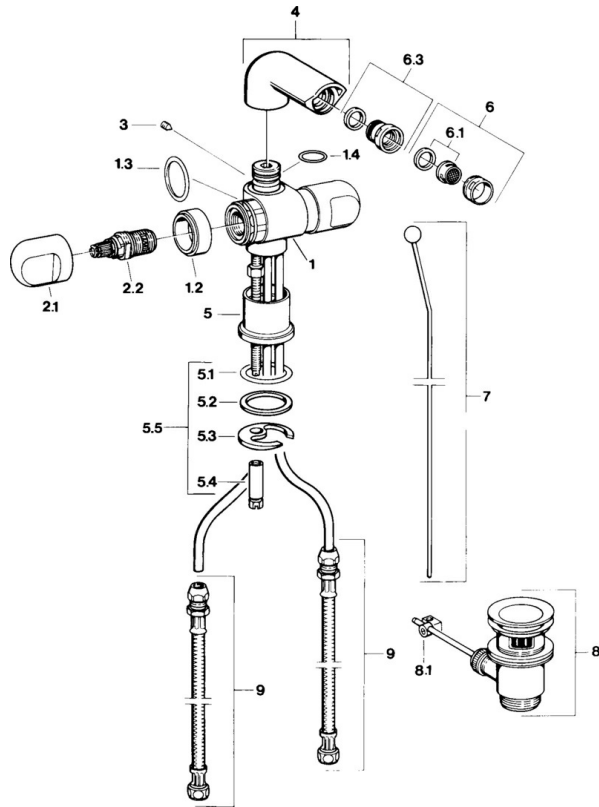

EAN: 4015474643147
static.hansa.com/0073310582

- Bidet
- Two-grip
- Deck mounted
- White

Technical data

Technical properties

Hot water supply	max. +80°C
Working pressure	0.5-10 bar
Material	Brass

Spare parts

SP00733105

	Name	Code
1.2	Decorative ring Discontinued	59910797
2.1	Handle Discontinued	59910211
2.1	Temperature control handle Discontinued	59910210
2.2	Headpart, G1/2	59905114
3	Screw, M5x8, SW2.5	59904755
5.1	O-ring, d 38x3.5	59910236
5.2	Gasket, 48x33.5x2	59902283
5.3	Fixing plate	59904765
5.4	Screw, M8x1, SW13	59904766
5.5	Fixing set	59910749
6	Aerator, M24x1 STD CC A Edelmessing Discontinued	59906580
6	Aerator, M24x1 STD HC A	59902366
6	Aerator, M24x1 A White Discontinued	59905419
6.1	Aerator, M22/24 A	59902081
6.3	Ball joint for bidet faucet, M24x1	59904920
7	Knob Discontinued	59910230
8	Pop-up waste	59904620
8	Pop-up waste Edelmessing Discontinued	59906734
8.1	Swivel joint	59904624
9	Flexible pipe, L=320, G3/8xG3/8 Discontinued	59905019