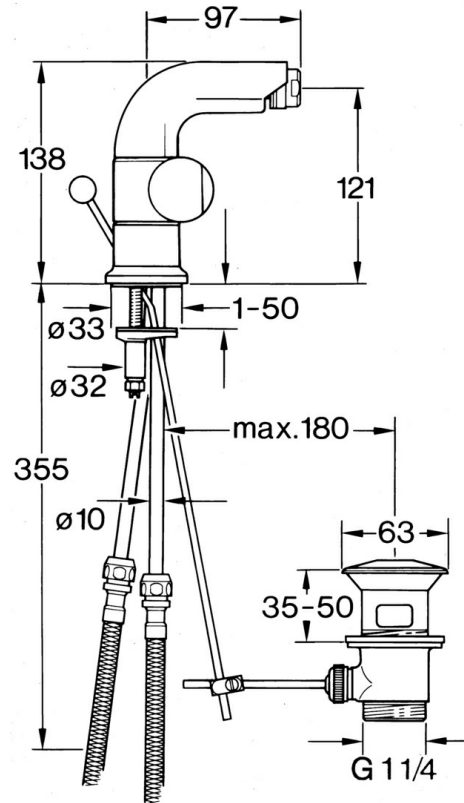

EAN: 4015474643147
static.hansa.com/0073310582

- Bidet
- Two-grip
- Deck mounted
- White

Technical data

Technical properties

Hot water supply	max. +80°C
Working pressure	0.5-10 bar
Material	Brass

Spare parts

SP00733105

	Name	Code
1.2	Decorative ring Discontinued	59910797
2.1	Handle Discontinued	59910211
2.1	Temperature control handle Discontinued	59910210
2.2	Headpart, G1/2	59905114
3	Screw, M5x8, SW2.5	59904755
5.1	O-ring, d 38x3.5	59910236
5.2	Gasket, 48x33.5x2	59902283
5.3	Fixing plate	59904765
5.4	Screw, M8x1, SW13	59904766
5.5	Fixing set	59910749
6	Aerator, M24x1 STD CC A Edelmessing Discontinued	59906580
6	Aerator, M24x1 STD HC A	59902366
6	Aerator, M24x1 A White Discontinued	59905419
6.1	Aerator, M22/24 A	59902081
6.3	Ball joint for bidet faucet, M24x1	59904920
7	Knob Discontinued	59910230
8	Pop-up waste	59904620
8	Pop-up waste Edelmessing Discontinued	59906734
8.1	Swivel joint	59904624
9	Flexible pipe, L=320, G3/8xG3/8 Discontinued	59905019