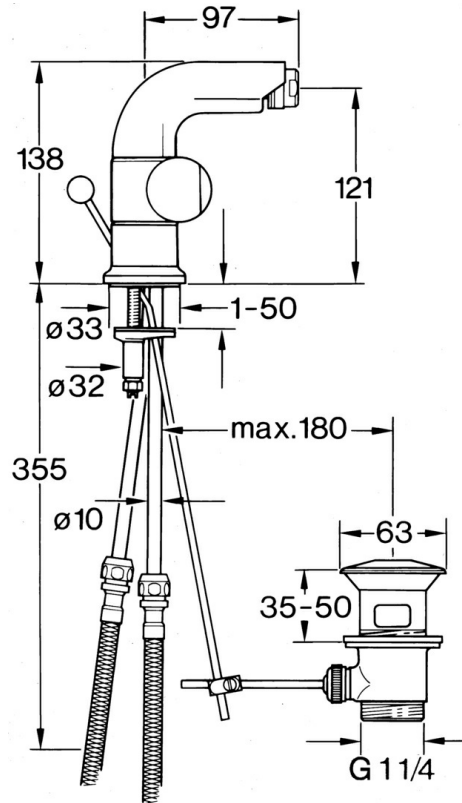

EAN: 4015474605862  
[static.hansa.com/0073310581](http://static.hansa.com/0073310581)

- Bidet
- Two-grip
- Deck mounted

### Technical properties

Hot water supply	<b>max. +80°C</b>
Working pressure	<b>0.5-10 bar</b>
Material	<b>Brass</b>

### SP00733105

	Name	Code
1.2	Decorative ring Discontinued	59910797
2.1	Handle Discontinued	59910211
2.1	Temperature control handle Discontinued	59910210
2.2	Headpart, G1/2	59905114
3	Screw, M5x8, SW2.5	59904755
5.1	O-ring, d 38x3.5	59910236
5.2	Gasket, 48x33.5x2	59902283
5.3	Fixing plate	59904765
5.4	Screw, M8x1, SW13	59904766
5.5	Fixing set	59910749
6	Aerator, M24x1 STD CC A Edelmessing Discontinued	59906580
6	Aerator, M24x1 STD HC A	59902366
6	Aerator, M24x1 A White Discontinued	59905419
6.1	Aerator, M22/24 A	59902081
6.3	Ball joint for bidet faucet, M24x1	59904920
7	Knob Discontinued	59910230
8	Pop-up waste	59904620
8	Pop-up waste Edelmessing Discontinued	59906734
8.1	Swivel joint	59904624
9	Flexible pipe, L=320, G3/8xG3/8 Discontinued	59905019