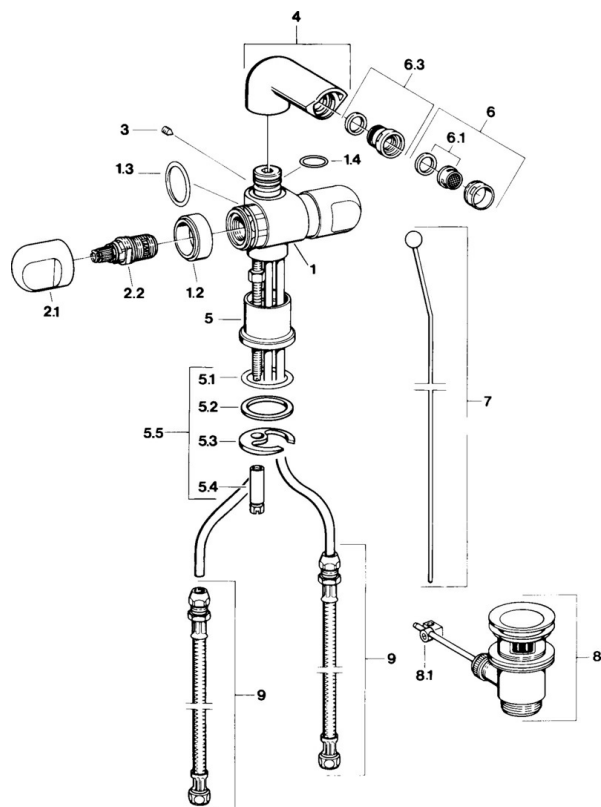

EAN: 4015474605862  
[static.hansa.com/0073310581](http://static.hansa.com/0073310581)

- Bidet
- Two-grip
- Deck mounted

### Technical properties

Hot water supply	<b>max. +80°C</b>
Working pressure	<b>0.5-10 bar</b>
Material	<b>Brass</b>

## Spare parts

### SP00733105

	Name	Code
1.2	Decorative ring Discontinued	59910797
2.1	Handle Discontinued	59910211
2.1	Temperature control handle Discontinued	59910210
2.2	Headpart, G1/2	59905114
3	Screw, M5x8, SW2.5	59904755
5.1	O-ring, d 38x3.5	59910236
5.2	Gasket, 48x33.5x2	59902283
5.3	Fixing plate	59904765
5.4	Screw, M8x1, SW13	59904766
5.5	Fixing set	59910749
6	Aerator, M24x1 STD CC A Edelmessing Discontinued	59906580
6	Aerator, M24x1 STD HC A	59902366
6	Aerator, M24x1 A White Discontinued	59905419
6.1	Aerator, M22/24 A	59902081
6.3	Ball joint for bidet faucet, M24x1	59904920
7	Knob Discontinued	59910230
8	Pop-up waste	59904620
8	Pop-up waste Edelmessing Discontinued	59906734
8.1	Swivel joint	59904624
9	Flexible pipe, L=320, G3/8xG3/8 Discontinued	59905019