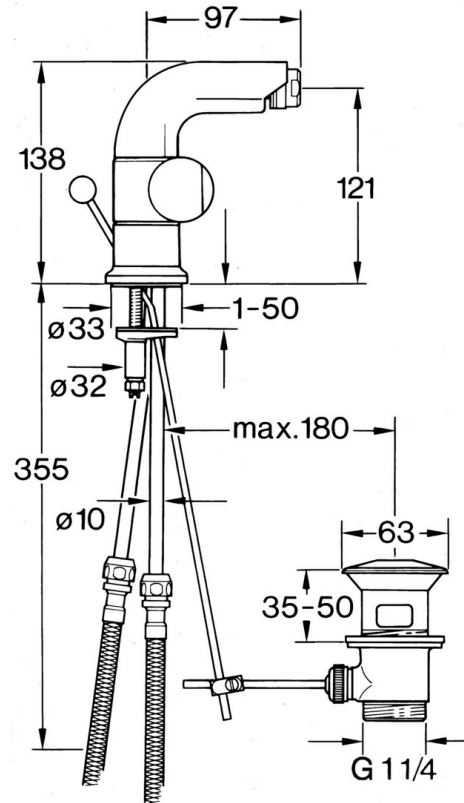

EAN: 4015474605831
static.hansa.com/0073310542

- Bidet
- Two-grip
- Deck mounted
- Aranja/Edelmessing

Technical data

Technical properties

Hot water supply	max. +80°C
Working pressure	0.5-10 bar
Material	Brass

Spare parts

SP00733105

	Name	Code
1.2	Decorative ring Discontinued	59910797
2.1	Handle Discontinued	59910211
2.1	Temperature control handle Discontinued	59910210
2.2	Headpart, G1/2	59905114
3	Screw, M5x8, SW2.5	59904755
5.1	O-ring, d 38x3.5	59910236
5.2	Gasket, 48x33.5x2	59902283
5.3	Fixing plate	59904765
5.4	Screw, M8x1, SW13	59904766
5.5	Fixing set	59910749
6	Aerator, M24x1 STD CC A Edelmessing Discontinued	59906580
6	Aerator, M24x1 STD HC A	59902366
6	Aerator, M24x1 A White Discontinued	59905419
6.1	Aerator, M22/24 A	59902081
6.3	Ball joint for bidet faucet, M24x1	59904920
7	Knob Discontinued	59910230
8	Pop-up waste	59904620
8	Pop-up waste Edelmessing Discontinued	59906734
8.1	Swivel joint	59904624
9	Flexible pipe, L=320, G3/8xG3/8 Discontinued	59905019