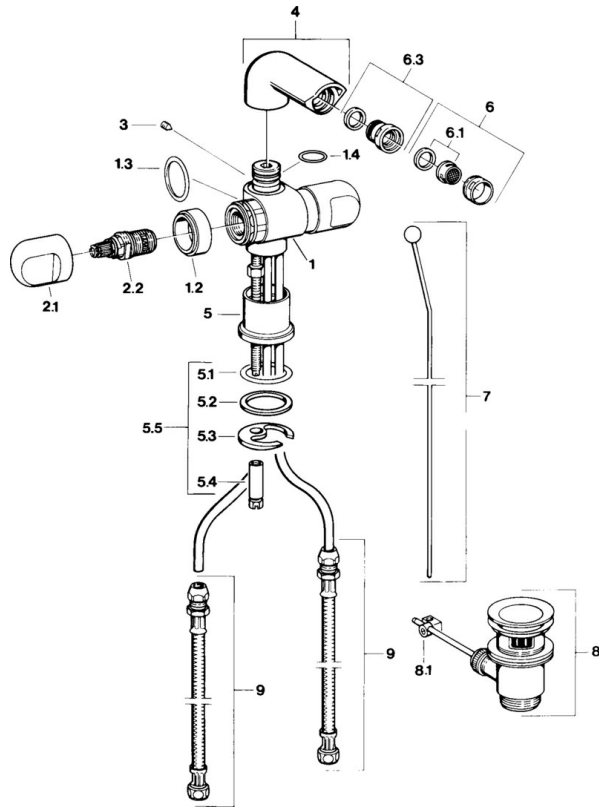

EAN: 4015474605831
static.hansa.com/0073310542

- Bidet
- Two-grip
- Deck mounted
- Aranja/Edelmessing

Technical data

Technical properties

Hot water supply	max. +80°C
Working pressure	0.5-10 bar
Material	Brass

Spare parts

SP00733105

	Name	Code
1.2	Decorative ring Discontinued	59910797
2.1	Handle Discontinued	59910211
2.1	Temperature control handle Discontinued	59910210
2.2	Headpart, G1/2	59905114
3	Screw, M5x8, SW2.5	59904755
5.1	O-ring, d 38x3.5	59910236
5.2	Gasket, 48x33.5x2	59902283
5.3	Fixing plate	59904765
5.4	Screw, M8x1, SW13	59904766
5.5	Fixing set	59910749
6	Aerator, M24x1 STD CC A Edelmessing Discontinued	59906580
6	Aerator, M24x1 STD HC A	59902366
6	Aerator, M24x1 A White Discontinued	59905419
6.1	Aerator, M22/24 A	59902081
6.3	Ball joint for bidet faucet, M24x1	59904920
7	Knob Discontinued	59910230
8	Pop-up waste	59904620
8	Pop-up waste Edelmessing Discontinued	59906734
8.1	Swivel joint	59904624
9	Flexible pipe, L=320, G3/8xG3/8 Discontinued	59905019