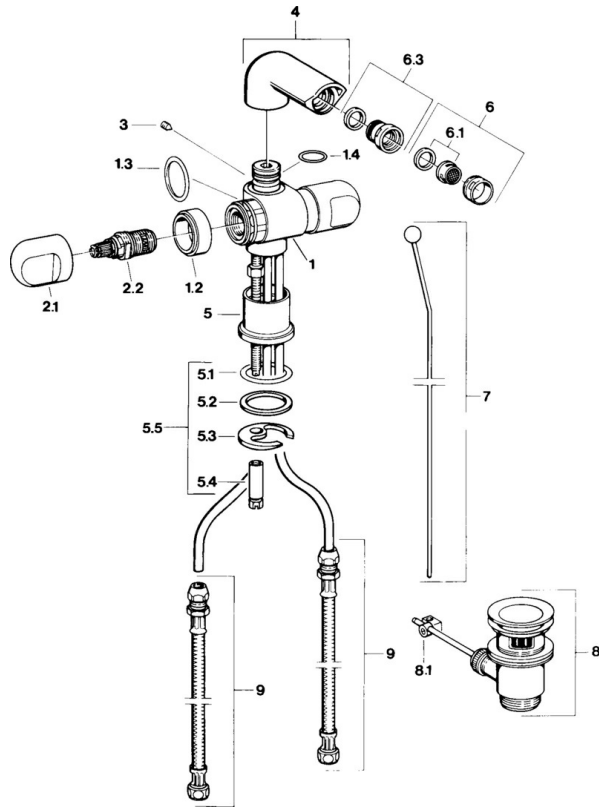

EAN: 4015474605824
static.hansa.com/00733105

- Bidet
- Two-grip
- Deck mounted
- Chrome

Technical data

Technical properties

Hot water supply	max. +80°C
Working pressure	0.5-10 bar
Material	Brass

Spare parts

SP00733105

	Name	Code
1.2	Decorative ring Discontinued	59910797
2.1	Handle Discontinued	59910211
2.1	Temperature control handle Discontinued	59910210
2.2	Headpart, G1/2	59905114
3	Screw, M5x8, SW2.5	59904755
5.1	O-ring, d 38x3.5	59910236
5.2	Gasket, 48x33.5x2	59902283
5.3	Fixing plate	59904765
5.4	Screw, M8x1, SW13	59904766
5.5	Fixing set	59910749
6	Aerator, M24x1 STD CC A Edelmessing Discontinued	59906580
6	Aerator, M24x1 STD HC A	59902366
6	Aerator, M24x1 A White Discontinued	59905419
6.1	Aerator, M22/24 A	59902081
6.3	Ball joint for bidet faucet, M24x1	59904920
7	Knob Discontinued	59910230
8	Pop-up waste	59904620
8	Pop-up waste Edelmessing Discontinued	59906734
8.1	Swivel joint	59904624
9	Flexible pipe, L=320, G3/8xG3/8 Discontinued	59905019