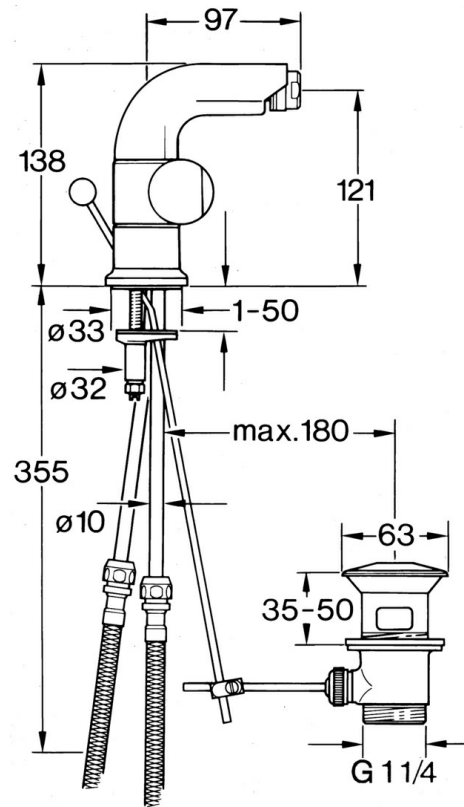

EAN: 4015474605824
static.hansa.com/00733105

- Bidet
- Two-grip
- Deck mounted
- Chrome

Technical data

Technical properties

Hot water supply	max. +80°C
Working pressure	0.5-10 bar
Material	Brass

Spare parts

SP00733105

	Name	Code
1.2	Decorative ring Discontinued	59910797
2.1	Handle Discontinued	59910211
2.1	Temperature control handle Discontinued	59910210
2.2	Headpart, G1/2	59905114
3	Screw, M5x8, SW2.5	59904755
5.1	O-ring, d 38x3.5	59910236
5.2	Gasket, 48x33.5x2	59902283
5.3	Fixing plate	59904765
5.4	Screw, M8x1, SW13	59904766
5.5	Fixing set	59910749
6	Aerator, M24x1 STD CC A Edelmessing Discontinued	59906580
6	Aerator, M24x1 STD HC A	59902366
6	Aerator, M24x1 A White Discontinued	59905419
6.1	Aerator, M22/24 A	59902081
6.3	Ball joint for bidet faucet, M24x1	59904920
7	Knob Discontinued	59910230
8	Pop-up waste	59904620
8	Pop-up waste Edelmessing Discontinued	59906734
8.1	Swivel joint	59904624
9	Flexible pipe, L=320, G3/8xG3/8 Discontinued	59905019