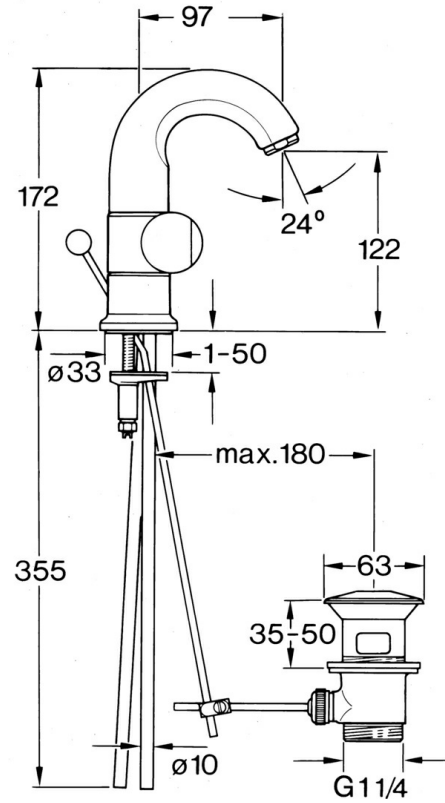

EAN: 4015474630314
static.hansa.com/0071210594

- Washbasin
- Two-grip
- Deck mounted
- Edelmessing

Technical data

Technical properties

Hot water supply	max. +80°C
Working pressure	0.5-10 bar
Material	Brass

Spare parts

SP00712105

	Name	Code
1.2	Decorative ring Discontinued	59910797
1.4	O-ring, 32x2.5 Discontinued	59910233
1.5	Limiter Discontinued	59910534
2.1	Handle Discontinued	59910211
2.1	Temperature control handle Discontinued	59910210
2.2	Headpart, G1/2	59905114
3	Fixing bolt, M4 Discontinued	59910234
4.1	Spout Discontinued	59911031
5.1	O-ring, d 38x3.5	59910236
5.2	Gasket, 48x33.5x2	59902283
5.4	Fixing plate	59904765
5.5	Screw, M8x1, SW13	59904766
5.6	Fixing set	59910749
6	Aerator, M24x1 A White Discontinued	59905419
6	Aerator, M24x1 STD CC A Edelmessing Discontinued	59906580
6	Aerator, M24x1 STD HC A	59902366
6.1	Aerator, M22/24 A	59902081
7	Knob Discontinued	59910230
8	Pop-up waste Edelmessing Discontinued	59906734
8	Pop-up waste	59904620
8.1	Swivel joint	59904624