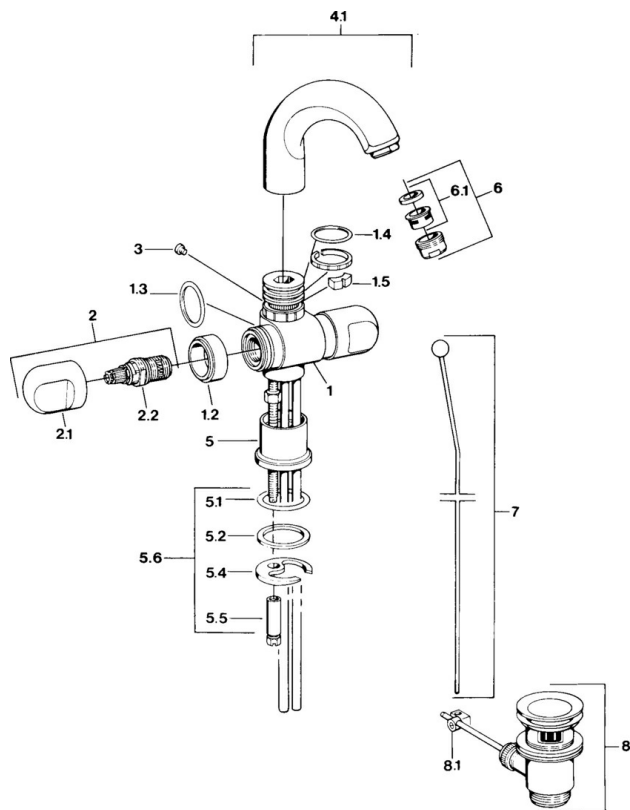

EAN: 4015474630314
static.hansa.com/0071210594

- Washbasin
- Two-grip
- Deck mounted
- Edelmessing

Technical data

Technical properties

Hot water supply	max. +80°C
Working pressure	0.5-10 bar
Material	Brass

Spare parts

SP00712105

	Name	Code
1.2	Decorative ring Discontinued	59910797
1.4	O-ring, 32x2.5 Discontinued	59910233
1.5	Limiter Discontinued	59910534
2.1	Handle Discontinued	59910211
2.1	Temperature control handle Discontinued	59910210
2.2	Headpart, G1/2	59905114
3	Fixing bolt, M4 Discontinued	59910234
4.1	Spout Discontinued	59911031
5.1	O-ring, d 38x3.5	59910236
5.2	Gasket, 48x33.5x2	59902283
5.4	Fixing plate	59904765
5.5	Screw, M8x1, SW13	59904766
5.6	Fixing set	59910749
6	Aerator, M24x1 A White Discontinued	59905419
6	Aerator, M24x1 STD CC A Edelmessing Discontinued	59906580
6	Aerator, M24x1 STD HC A	59902366
6.1	Aerator, M22/24 A	59902081
7	Knob Discontinued	59910230
8	Pop-up waste Edelmessing Discontinued	59906734
8	Pop-up waste	59904620
8.1	Swivel joint	59904624