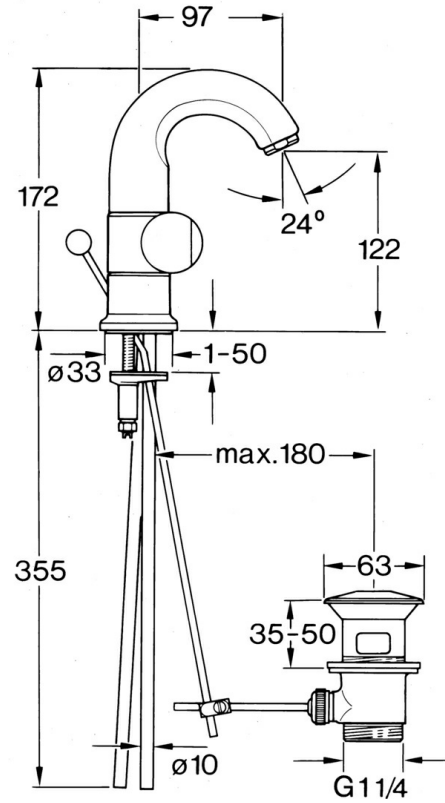

EAN: 4015474605770
static.hansa.com/0071210586

- Washbasin
- Two-grip
- Deck mounted

Technical data

Technical properties

Hot water supply	max. +80°C
Working pressure	0.5-10 bar
Material	Brass

Spare parts

SP00712105

	Name	Code
1.2	Decorative ring Discontinued	59910797
1.4	O-ring, 32x2.5 Discontinued	59910233
1.5	Limiter Discontinued	59910534
2.1	Handle Discontinued	59910211
2.1	Temperature control handle Discontinued	59910210
2.2	Headpart, G1/2	59905114
3	Fixing bolt, M4 Discontinued	59910234
4.1	Spout Discontinued	59911031
5.1	O-ring, d 38x3.5	59910236
5.2	Gasket, 48x33.5x2	59902283
5.4	Fixing plate	59904765
5.5	Screw, M8x1, SW13	59904766
5.6	Fixing set	59910749
6	Aerator, M24x1 A White Discontinued	59905419
6	Aerator, M24x1 STD CC A Edelmessing Discontinued	59906580
6	Aerator, M24x1 STD HC A	59902366
6.1	Aerator, M22/24 A	59902081
7	Knob Discontinued	59910230
8	Pop-up waste Edelmessing Discontinued	59906734
8	Pop-up waste	59904620
8.1	Swivel joint	59904624