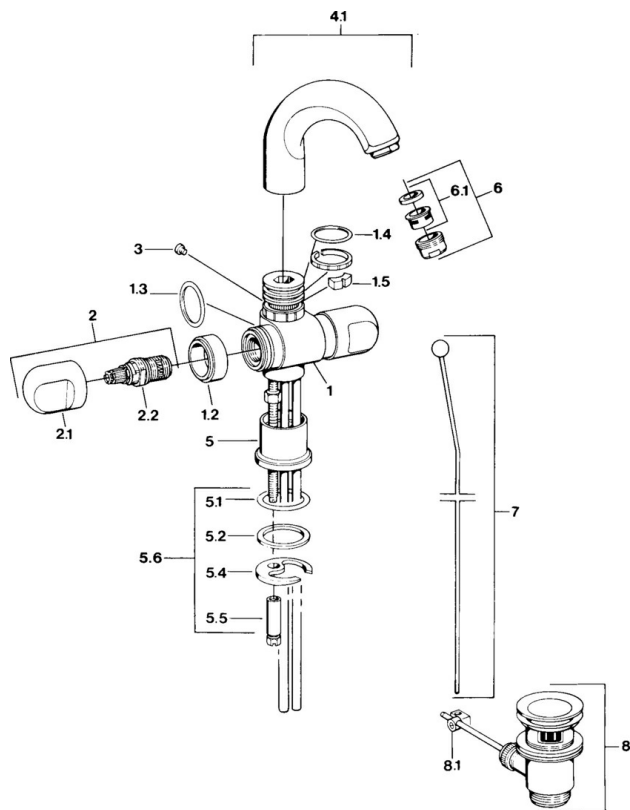

EAN: 4015474605770
static.hansa.com/0071210586

- Washbasin
- Two-grip
- Deck mounted

Technical data

Technical properties

Hot water supply	max. +80°C
Working pressure	0.5-10 bar
Material	Brass

Spare parts

SP00712105

	Name	Code
1.2	Decorative ring Discontinued	59910797
1.4	O-ring, 32x2.5 Discontinued	59910233
1.5	Limiter Discontinued	59910534
2.1	Handle Discontinued	59910211
2.1	Temperature control handle Discontinued	59910210
2.2	Headpart, G1/2	59905114
3	Fixing bolt, M4 Discontinued	59910234
4.1	Spout Discontinued	59911031
5.1	O-ring, d 38x3.5	59910236
5.2	Gasket, 48x33.5x2	59902283
5.4	Fixing plate	59904765
5.5	Screw, M8x1, SW13	59904766
5.6	Fixing set	59910749
6	Aerator, M24x1 A White Discontinued	59905419
6	Aerator, M24x1 STD CC A Edelmessing Discontinued	59906580
6	Aerator, M24x1 STD HC A	59902366
6.1	Aerator, M22/24 A	59902081
7	Knob Discontinued	59910230
8	Pop-up waste Edelmessing Discontinued	59906734
8	Pop-up waste	59904620
8.1	Swivel joint	59904624