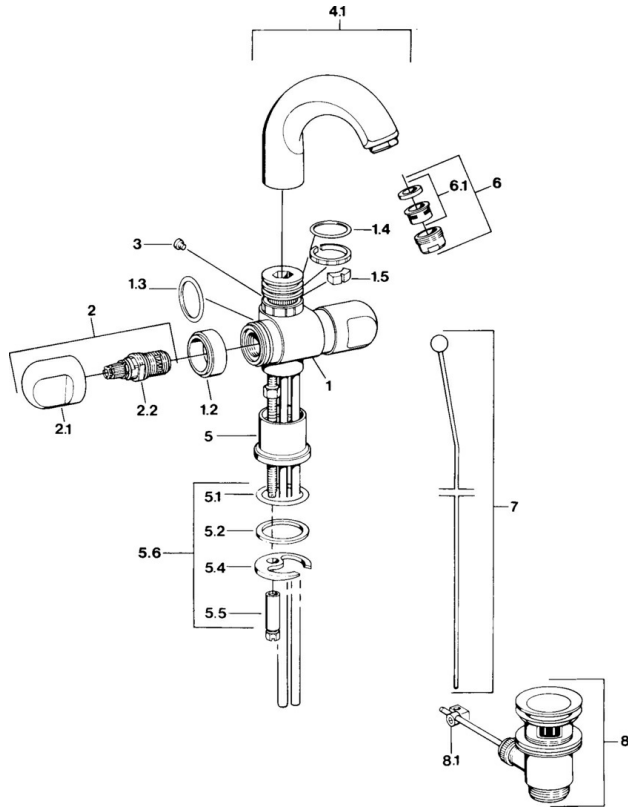

EAN: 4015474643352  
[static.hansa.com/0071210582](http://static.hansa.com/0071210582)

- Washbasin
- Two-grip
- Deck mounted
- White

### Technical properties

Hot water supply	<b>max. +80°C</b>
Working pressure	<b>0.5-10 bar</b>
Material	<b>Brass</b>

## Spare parts

### SP00712105

	Name	Code
1.2	Decorative ring Discontinued	59910797
1.4	O-ring, 32x2.5 Discontinued	59910233
1.5	Limiter Discontinued	59910534
2.1	Handle Discontinued	59910211
2.1	Temperature control handle Discontinued	59910210
2.2	Headpart, G1/2	59905114
3	Fixing bolt, M4 Discontinued	59910234
4.1	Spout Discontinued	59911031
5.1	O-ring, d 38x3.5	59910236
5.2	Gasket, 48x33.5x2	59902283
5.4	Fixing plate	59904765
5.5	Screw, M8x1, SW13	59904766
5.6	Fixing set	59910749
6	Aerator, M24x1 A White Discontinued	59905419
6	Aerator, M24x1 STD CC A Edelmessing Discontinued	59906580
6	Aerator, M24x1 STD HC A	59902366
6.1	Aerator, M22/24 A	59902081
7	Knob Discontinued	59910230
8	Pop-up waste Edelmessing Discontinued	59906734
8	Pop-up waste	59904620
8.1	Swivel joint	59904624