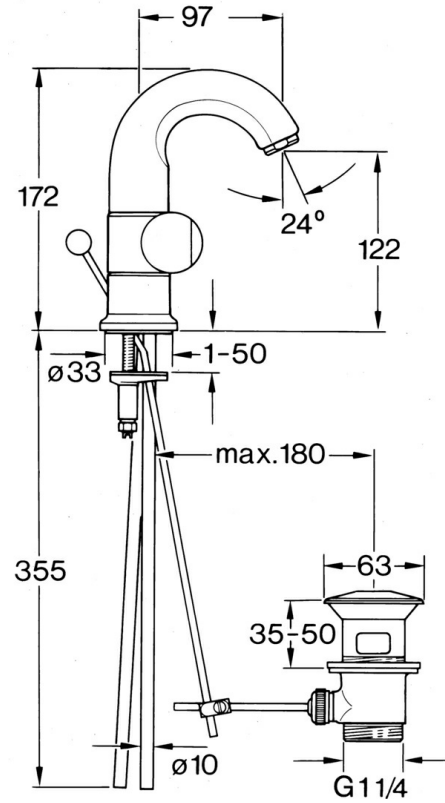

EAN: 4015474643352  
[static.hansa.com/0071210582](http://static.hansa.com/0071210582)

- Washbasin
- Two-grip
- Deck mounted
- White

### Technical properties

Hot water supply	<b>max. +80°C</b>
Working pressure	<b>0.5-10 bar</b>
Material	<b>Brass</b>

### SP00712105

	Name	Code
1.2	Decorative ring Discontinued	59910797
1.4	O-ring, 32x2.5 Discontinued	59910233
1.5	Limiter Discontinued	59910534
2.1	Handle Discontinued	59910211
2.1	Temperature control handle Discontinued	59910210
2.2	Headpart, G1/2	59905114
3	Fixing bolt, M4 Discontinued	59910234
4.1	Spout Discontinued	59911031
5.1	O-ring, d 38x3.5	59910236
5.2	Gasket, 48x33.5x2	59902283
5.4	Fixing plate	59904765
5.5	Screw, M8x1, SW13	59904766
5.6	Fixing set	59910749
6	Aerator, M24x1 A White Discontinued	59905419
6	Aerator, M24x1 STD CC A Edelmessing Discontinued	59906580
6	Aerator, M24x1 STD HC A	59902366
6.1	Aerator, M22/24 A	59902081
7	Knob Discontinued	59910230
8	Pop-up waste Edelmessing Discontinued	59906734
8	Pop-up waste	59904620
8.1	Swivel joint	59904624