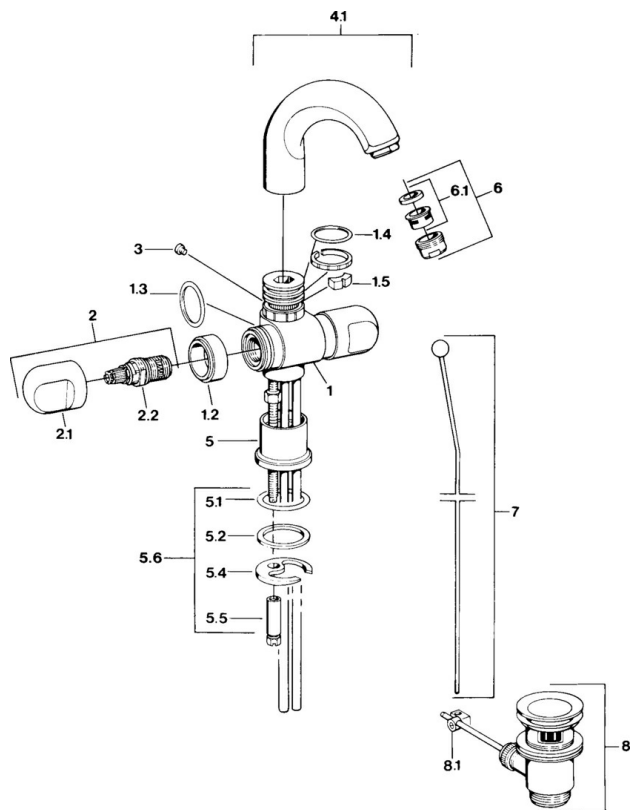

EAN: 4015474606395
static.hansa.com/0071210581

- Washbasin
- Two-grip
- Deck mounted

Technical data

Technical properties

Hot water supply	max. +80°C
Working pressure	0.5-10 bar
Material	Brass

Spare parts

SP00712105

	Name	Code
1.2	Decorative ring Discontinued	59910797
1.4	O-ring, 32x2.5 Discontinued	59910233
1.5	Limiter Discontinued	59910534
2.1	Handle Discontinued	59910211
2.1	Temperature control handle Discontinued	59910210
2.2	Headpart, G1/2	59905114
3	Fixing bolt, M4 Discontinued	59910234
4.1	Spout Discontinued	59911031
5.1	O-ring, d 38x3.5	59910236
5.2	Gasket, 48x33.5x2	59902283
5.4	Fixing plate	59904765
5.5	Screw, M8x1, SW13	59904766
5.6	Fixing set	59910749
6	Aerator, M24x1 A White Discontinued	59905419
6	Aerator, M24x1 STD CC A Edelmessing Discontinued	59906580
6	Aerator, M24x1 STD HC A	59902366
6.1	Aerator, M22/24 A	59902081
7	Knob Discontinued	59910230
8	Pop-up waste Edelmessing Discontinued	59906734
8	Pop-up waste	59904620
8.1	Swivel joint	59904624