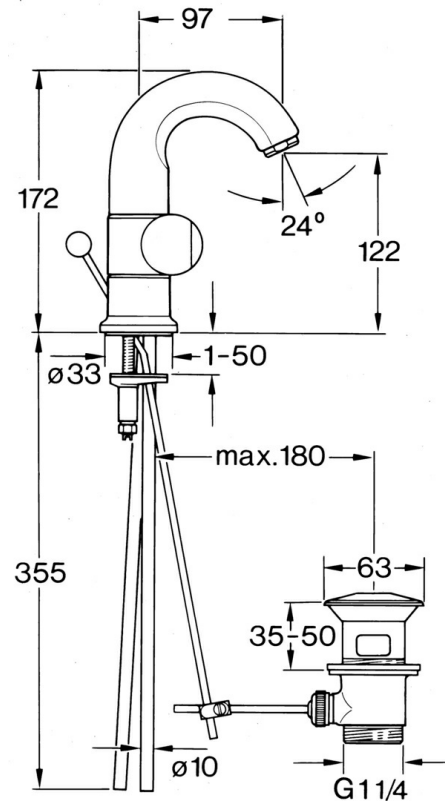

EAN: 4015474606395
static.hansa.com/0071210581

- Washbasin
- Two-grip
- Deck mounted

Technical data

Technical properties

Hot water supply	max. +80°C
Working pressure	0.5-10 bar
Material	Brass

Spare parts

SP00712105

	Name	Code
1.2	Decorative ring Discontinued	59910797
1.4	O-ring, 32x2.5 Discontinued	59910233
1.5	Limiter Discontinued	59910534
2.1	Handle Discontinued	59910211
2.1	Temperature control handle Discontinued	59910210
2.2	Headpart, G1/2	59905114
3	Fixing bolt, M4 Discontinued	59910234
4.1	Spout Discontinued	59911031
5.1	O-ring, d 38x3.5	59910236
5.2	Gasket, 48x33.5x2	59902283
5.4	Fixing plate	59904765
5.5	Screw, M8x1, SW13	59904766
5.6	Fixing set	59910749
6	Aerator, M24x1 A White Discontinued	59905419
6	Aerator, M24x1 STD CC A Edelmessing Discontinued	59906580
6	Aerator, M24x1 STD HC A	59902366
6.1	Aerator, M22/24 A	59902081
7	Knob Discontinued	59910230
8	Pop-up waste Edelmessing Discontinued	59906734
8	Pop-up waste	59904620
8.1	Swivel joint	59904624