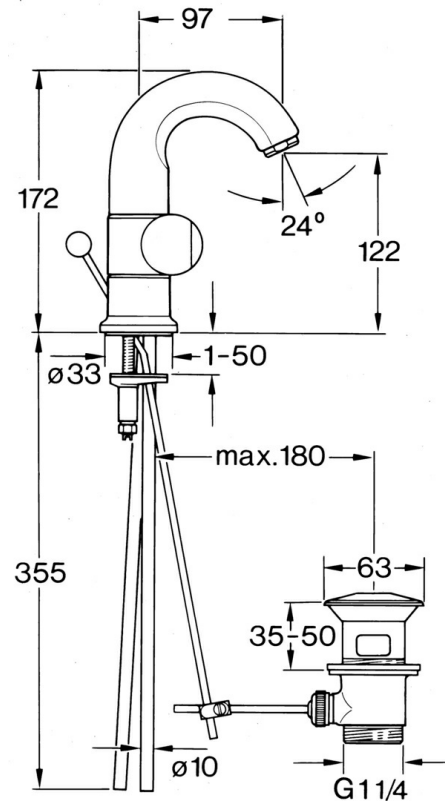

EAN: 4015474594234
static.hansa.com/0071210542

- Washbasin
- Two-grip
- Deck mounted
- Aranja/Edelmessing

Technical data

Technical properties

Hot water supply	max. +80°C
Working pressure	0.5-10 bar
Material	Brass

Spare parts

SP00712105

	Name	Code
1.2	Decorative ring Discontinued	59910797
1.4	O-ring, 32x2.5 Discontinued	59910233
1.5	Limiter Discontinued	59910534
2.1	Handle Discontinued	59910211
2.1	Temperature control handle Discontinued	59910210
2.2	Headpart, G1/2	59905114
3	Fixing bolt, M4 Discontinued	59910234
4.1	Spout Discontinued	59911031
5.1	O-ring, d 38x3.5	59910236
5.2	Gasket, 48x33.5x2	59902283
5.4	Fixing plate	59904765
5.5	Screw, M8x1, SW13	59904766
5.6	Fixing set	59910749
6	Aerator, M24x1 A White Discontinued	59905419
6	Aerator, M24x1 STD CC A Edelmessing Discontinued	59906580
6	Aerator, M24x1 STD HC A	59902366
6.1	Aerator, M22/24 A	59902081
7	Knob Discontinued	59910230
8	Pop-up waste Edelmessing Discontinued	59906734
8	Pop-up waste	59904620
8.1	Swivel joint	59904624