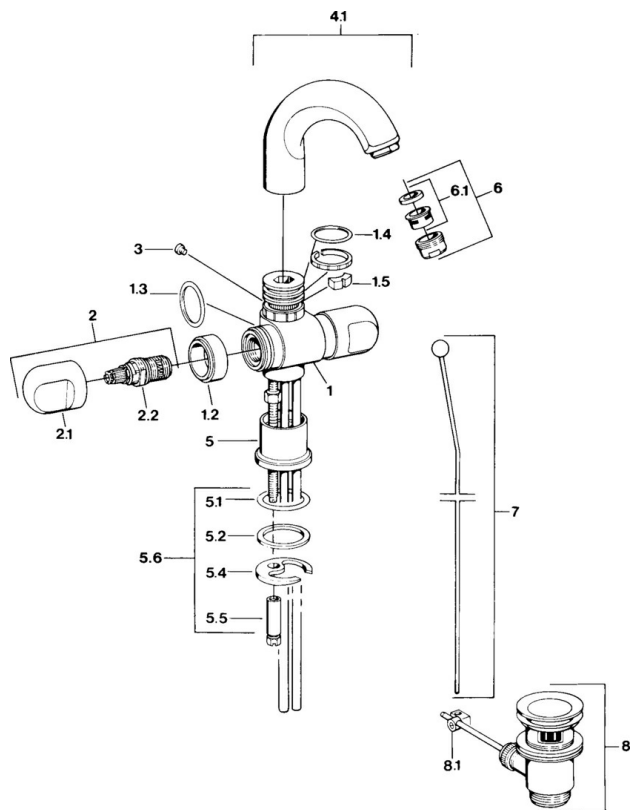

EAN: 4015474594234
static.hansa.com/0071210542

- Washbasin
- Two-grip
- Deck mounted
- Aranja/Edelmessing

Technical data

Technical properties

Hot water supply	max. +80°C
Working pressure	0.5-10 bar
Material	Brass

Spare parts

SP00712105

	Name	Code
1.2	Decorative ring Discontinued	59910797
1.4	O-ring, 32x2.5 Discontinued	59910233
1.5	Limiter Discontinued	59910534
2.1	Handle Discontinued	59910211
2.1	Temperature control handle Discontinued	59910210
2.2	Headpart, G1/2	59905114
3	Fixing bolt, M4 Discontinued	59910234
4.1	Spout Discontinued	59911031
5.1	O-ring, d 38x3.5	59910236
5.2	Gasket, 48x33.5x2	59902283
5.4	Fixing plate	59904765
5.5	Screw, M8x1, SW13	59904766
5.6	Fixing set	59910749
6	Aerator, M24x1 A White Discontinued	59905419
6	Aerator, M24x1 STD CC A Edelmessing Discontinued	59906580
6	Aerator, M24x1 STD HC A	59902366
6.1	Aerator, M22/24 A	59902081
7	Knob Discontinued	59910230
8	Pop-up waste Edelmessing Discontinued	59906734
8	Pop-up waste	59904620
8.1	Swivel joint	59904624