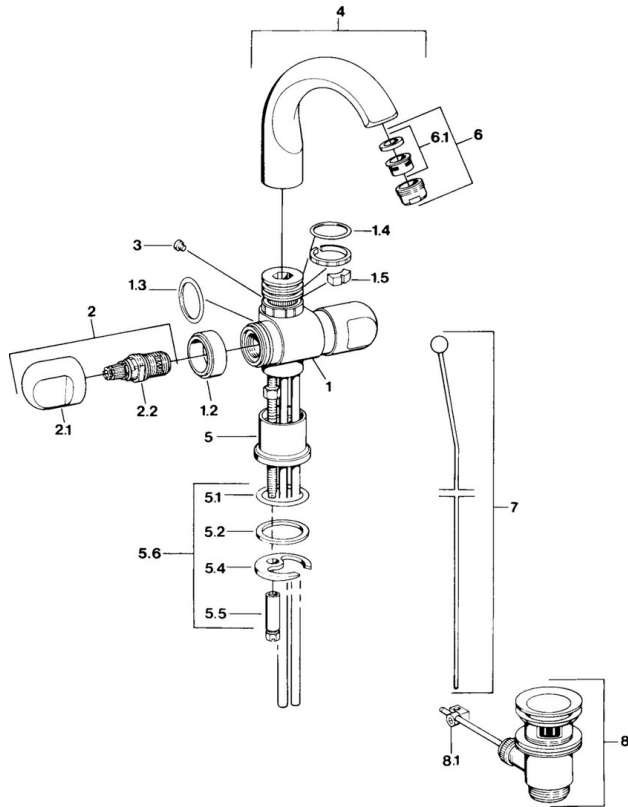

EAN: 4015474630307
static.hansa.com/0070210594

- Washbasin
- Two-grip
- Deck mounted
- Edelmessing

Technical data

Technical properties

Hot water supply	max. +80°C
Working pressure	0.5-10 bar
Material	Brass

Spare parts

SP00702105

	Name	Code
1.2	Decorative ring Discontinued	59910797
1.4	O-ring, 32x2.5 Discontinued	59910233
1.5	Limiter Discontinued	59910534
2.1	Handle Discontinued	59910211
2.1	Temperature control handle Discontinued	59910210
2.2	Headpart, G1/2	59905114
3	Fixing bolt, M4 Discontinued	59910234
5.1	O-ring, d 38x3.5	59910236
5.2	Gasket, 48x33.5x2	59902283
5.4	Fixing plate	59904765
5.5	Screw, M8x1, SW13	59904766
5.6	Fixing set	59910749
6	Aerator, M24x1 A White Discontinued	59905419
6	Aerator, M24x1 STD CC A Edelmessing Discontinued	59906580
6	Aerator, M24x1 STD HC A	59902366
6.1	Aerator, M22/24 A	59902081
7	Knob Discontinued	59910230
8	Pop-up waste	59904620
8	Pop-up waste Edelmessing Discontinued	59906734
8.1	Swivel joint	59904624