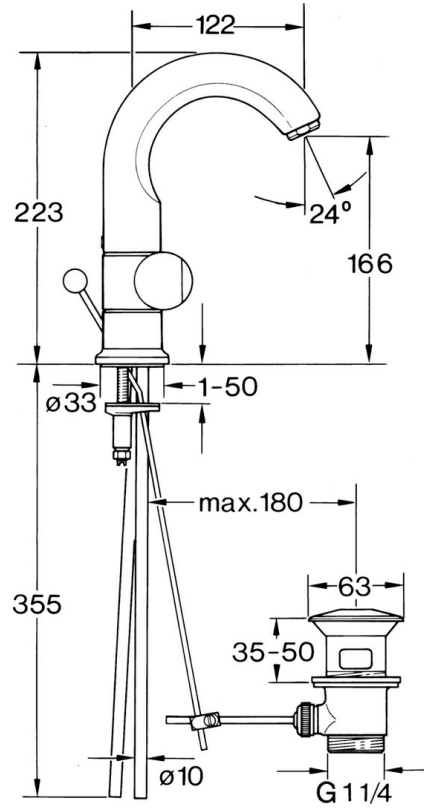

EAN: 4015474630307
static.hansa.com/0070210594

- Washbasin
- Two-grip
- Deck mounted
- Edelmessing

Technical data

Technical properties

Hot water supply	max. +80°C
Working pressure	0.5-10 bar
Material	Brass

Spare parts

SP00702105

	Name	Code
1.2	Decorative ring Discontinued	59910797
1.4	O-ring, 32x2.5 Discontinued	59910233
1.5	Limiter Discontinued	59910534
2.1	Handle Discontinued	59910211
2.1	Temperature control handle Discontinued	59910210
2.2	Headpart, G1/2	59905114
3	Fixing bolt, M4 Discontinued	59910234
5.1	O-ring, d 38x3.5	59910236
5.2	Gasket, 48x33.5x2	59902283
5.4	Fixing plate	59904765
5.5	Screw, M8x1, SW13	59904766
5.6	Fixing set	59910749
6	Aerator, M24x1 A White Discontinued	59905419
6	Aerator, M24x1 STD CC A Edelmessing Discontinued	59906580
6	Aerator, M24x1 STD HC A	59902366
6.1	Aerator, M22/24 A	59902081
7	Knob Discontinued	59910230
8	Pop-up waste	59904620
8	Pop-up waste Edelmessing Discontinued	59906734
8.1	Swivel joint	59904624