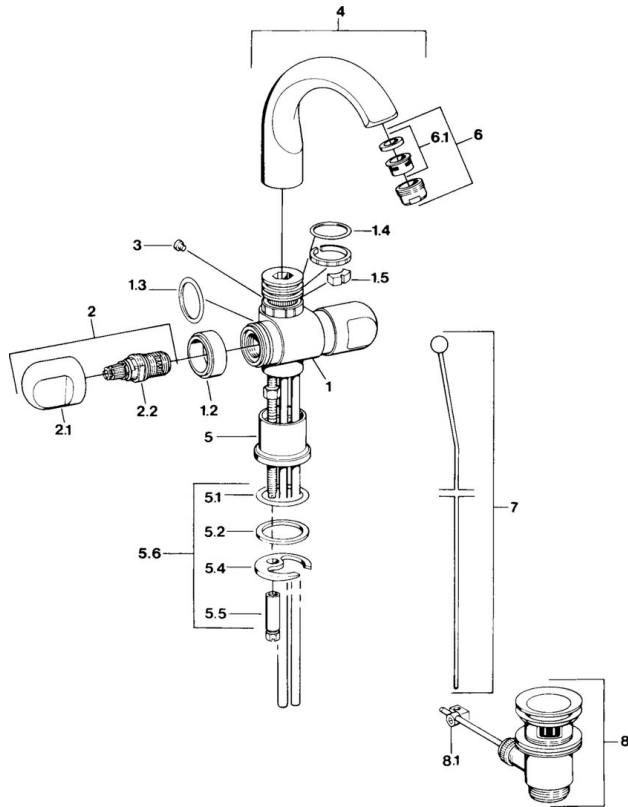

EAN: 4015474605749
static.hansa.com/0070210593

- Washbasin
- Two-grip
- Deck mounted

Technical data

Technical properties

Hot water supply	max. +80°C
Working pressure	0.5-10 bar
Material	Brass

Spare parts

SP00702105

	Name	Code
1.2	Decorative ring Discontinued	59910797
1.4	O-ring, 32x2.5 Discontinued	59910233
1.5	Limiter Discontinued	59910534
2.1	Handle Discontinued	59910211
2.1	Temperature control handle Discontinued	59910210
2.2	Headpart, G1/2	59905114
3	Fixing bolt, M4 Discontinued	59910234
5.1	O-ring, d 38x3.5	59910236
5.2	Gasket, 48x33.5x2	59902283
5.4	Fixing plate	59904765
5.5	Screw, M8x1, SW13	59904766
5.6	Fixing set	59910749
6	Aerator, M24x1 A White Discontinued	59905419
6	Aerator, M24x1 STD CC A Edelmessing Discontinued	59906580
6	Aerator, M24x1 STD HC A	59902366
6.1	Aerator, M22/24 A	59902081
7	Knob Discontinued	59910230
8	Pop-up waste	59904620
8	Pop-up waste Edelmessing Discontinued	59906734
8.1	Swivel joint	59904624