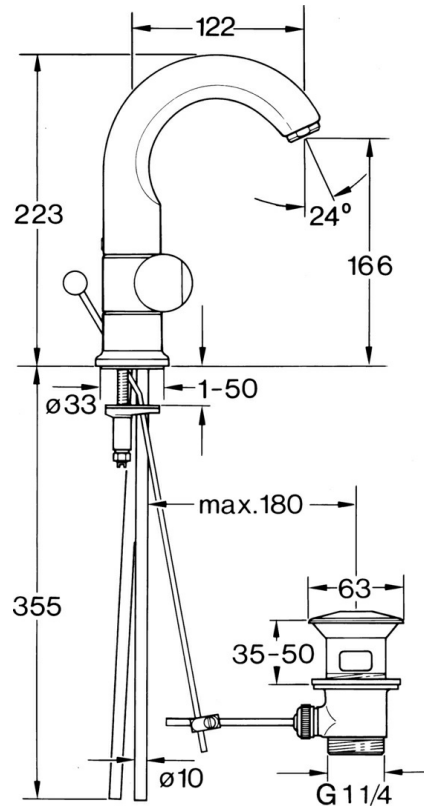

EAN: 4015474605749
static.hansa.com/0070210593

- Washbasin
- Two-grip
- Deck mounted

Technical data

Technical properties

Hot water supply	max. +80°C
Working pressure	0.5-10 bar
Material	Brass

Spare parts

SP00702105

	Name	Code
1.2	Decorative ring Discontinued	59910797
1.4	O-ring, 32x2.5 Discontinued	59910233
1.5	Limiter Discontinued	59910534
2.1	Handle Discontinued	59910211
2.1	Temperature control handle Discontinued	59910210
2.2	Headpart, G1/2	59905114
3	Fixing bolt, M4 Discontinued	59910234
5.1	O-ring, d 38x3.5	59910236
5.2	Gasket, 48x33.5x2	59902283
5.4	Fixing plate	59904765
5.5	Screw, M8x1, SW13	59904766
5.6	Fixing set	59910749
6	Aerator, M24x1 A White Discontinued	59905419
6	Aerator, M24x1 STD CC A Edelmessing Discontinued	59906580
6	Aerator, M24x1 STD HC A	59902366
6.1	Aerator, M22/24 A	59902081
7	Knob Discontinued	59910230
8	Pop-up waste	59904620
8	Pop-up waste Edelmessing Discontinued	59906734
8.1	Swivel joint	59904624