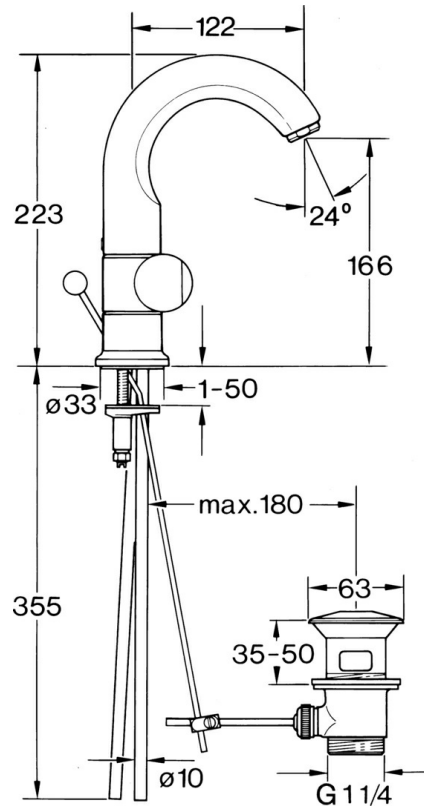

EAN: 4015474593411
static.hansa.com/0070210586

- Washbasin
- Two-grip
- Deck mounted

Technical data

Technical properties

Hot water supply	max. +80°C
Working pressure	0.5-10 bar
Material	Brass

Spare parts

SP00702105

	Name	Code
1.2	Decorative ring Discontinued	59910797
1.4	O-ring, 32x2.5 Discontinued	59910233
1.5	Limiter Discontinued	59910534
2.1	Handle Discontinued	59910211
2.1	Temperature control handle Discontinued	59910210
2.2	Headpart, G1/2	59905114
3	Fixing bolt, M4 Discontinued	59910234
5.1	O-ring, d 38x3.5	59910236
5.2	Gasket, 48x33.5x2	59902283
5.4	Fixing plate	59904765
5.5	Screw, M8x1, SW13	59904766
5.6	Fixing set	59910749
6	Aerator, M24x1 A White Discontinued	59905419
6	Aerator, M24x1 STD CC A Edelmessing Discontinued	59906580
6	Aerator, M24x1 STD HC A	59902366
6.1	Aerator, M22/24 A	59902081
7	Knob Discontinued	59910230
8	Pop-up waste	59904620
8	Pop-up waste Edelmessing Discontinued	59906734
8.1	Swivel joint	59904624