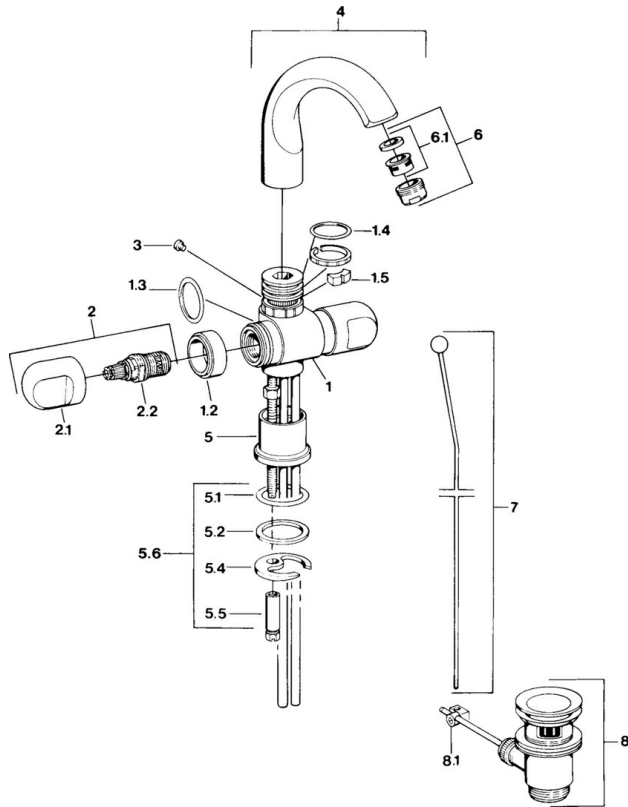

EAN: 4015474593411
static.hansa.com/0070210586

- Washbasin
- Two-grip
- Deck mounted

Technical data

Technical properties

Hot water supply	max. +80°C
Working pressure	0.5-10 bar
Material	Brass

Spare parts

SP00702105

	Name	Code
1.2	Decorative ring Discontinued	59910797
1.4	O-ring, 32x2.5 Discontinued	59910233
1.5	Limiter Discontinued	59910534
2.1	Handle Discontinued	59910211
2.1	Temperature control handle Discontinued	59910210
2.2	Headpart, G1/2	59905114
3	Fixing bolt, M4 Discontinued	59910234
5.1	O-ring, d 38x3.5	59910236
5.2	Gasket, 48x33.5x2	59902283
5.4	Fixing plate	59904765
5.5	Screw, M8x1, SW13	59904766
5.6	Fixing set	59910749
6	Aerator, M24x1 A White Discontinued	59905419
6	Aerator, M24x1 STD CC A Edelmessing Discontinued	59906580
6	Aerator, M24x1 STD HC A	59902366
6.1	Aerator, M22/24 A	59902081
7	Knob Discontinued	59910230
8	Pop-up waste	59904620
8	Pop-up waste Edelmessing Discontinued	59906734
8.1	Swivel joint	59904624