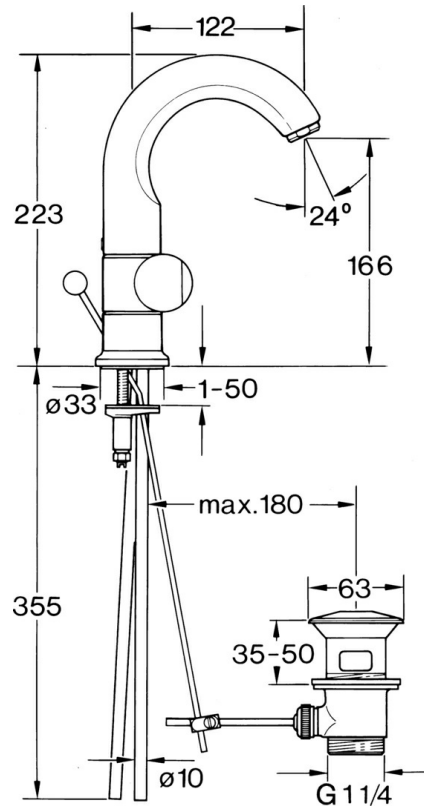

EAN: 4015474643376
static.hansa.com/0070210582

- Washbasin
- Deck mounted
- Two-grip
- White

Technical data

Technical properties

Hot water supply	max. +80°C
Working pressure	0.5-10 bar
Material	Brass

Spare parts

SP00702105

	Name	Code
1.2	Decorative ring Discontinued	59910797
1.4	O-ring, 32x2.5 Discontinued	59910233
1.5	Limiter Discontinued	59910534
2.1	Handle Discontinued	59910211
2.1	Temperature control handle Discontinued	59910210
2.2	Headpart, G1/2	59905114
3	Fixing bolt, M4 Discontinued	59910234
5.1	O-ring, d 38x3.5	59910236
5.2	Gasket, 48x33.5x2	59902283
5.4	Fixing plate	59904765
5.5	Screw, M8x1, SW13	59904766
5.6	Fixing set	59910749
6	Aerator, M24x1 A White Discontinued	59905419
6	Aerator, M24x1 STD CC A Edelmessing Discontinued	59906580
6	Aerator, M24x1 STD HC A	59902366
6.1	Aerator, M22/24 A	59902081
7	Knob Discontinued	59910230
8	Pop-up waste	59904620
8	Pop-up waste Edelmessing Discontinued	59906734
8.1	Swivel joint	59904624