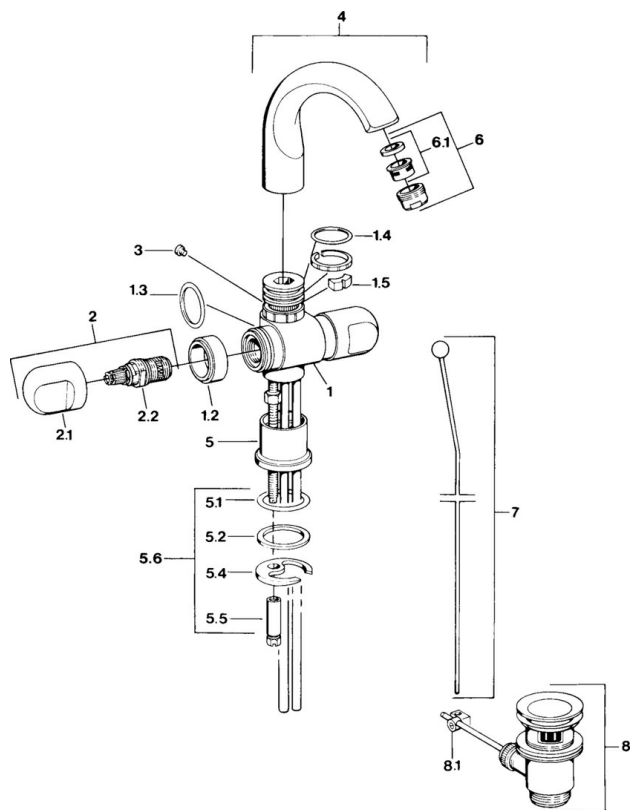

EAN: 4015474643376
static.hansa.com/0070210582

- Washbasin
- Deck mounted
- Two-grip
- White

Technical data

Technical properties

Hot water supply	max. +80°C
Working pressure	0.5-10 bar
Material	Brass

Spare parts

SP00702105

	Name	Code
1.2	Decorative ring Discontinued	59910797
1.4	O-ring, 32x2.5 Discontinued	59910233
1.5	Limiter Discontinued	59910534
2.1	Handle Discontinued	59910211
2.1	Temperature control handle Discontinued	59910210
2.2	Headpart, G1/2	59905114
3	Fixing bolt, M4 Discontinued	59910234
5.1	O-ring, d 38x3.5	59910236
5.2	Gasket, 48x33.5x2	59902283
5.4	Fixing plate	59904765
5.5	Screw, M8x1, SW13	59904766
5.6	Fixing set	59910749
6	Aerator, M24x1 A White Discontinued	59905419
6	Aerator, M24x1 STD CC A Edelmessing Discontinued	59906580
6	Aerator, M24x1 STD HC A	59902366
6.1	Aerator, M22/24 A	59902081
7	Knob Discontinued	59910230
8	Pop-up waste	59904620
8	Pop-up waste Edelmessing Discontinued	59906734
8.1	Swivel joint	59904624