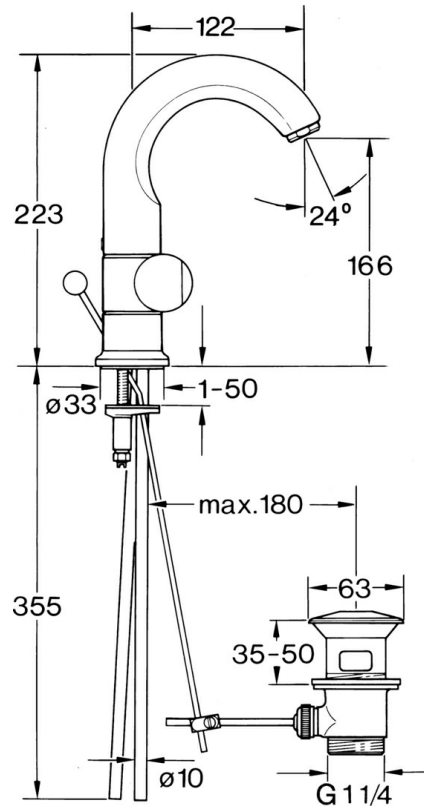

EAN: 4015474593381
static.hansa.com/0070210542

- Washbasin
- Two-grip
- Deck mounted
- Aranja/Edelmessing

Technical data

Technical properties

Hot water supply	max. +80°C
Working pressure	0.5-10 bar
Material	Brass

Spare parts

SP00702105

	Name	Code
1.2	Decorative ring Discontinued	59910797
1.4	O-ring, 32x2.5 Discontinued	59910233
1.5	Limiter Discontinued	59910534
2.1	Handle Discontinued	59910211
2.1	Temperature control handle Discontinued	59910210
2.2	Headpart, G1/2	59905114
3	Fixing bolt, M4 Discontinued	59910234
5.1	O-ring, d 38x3.5	59910236
5.2	Gasket, 48x33.5x2	59902283
5.4	Fixing plate	59904765
5.5	Screw, M8x1, SW13	59904766
5.6	Fixing set	59910749
6	Aerator, M24x1 A White Discontinued	59905419
6	Aerator, M24x1 STD CC A Edelmessing Discontinued	59906580
6	Aerator, M24x1 STD HC A	59902366
6.1	Aerator, M22/24 A	59902081
7	Knob Discontinued	59910230
8	Pop-up waste	59904620
8	Pop-up waste Edelmessing Discontinued	59906734
8.1	Swivel joint	59904624