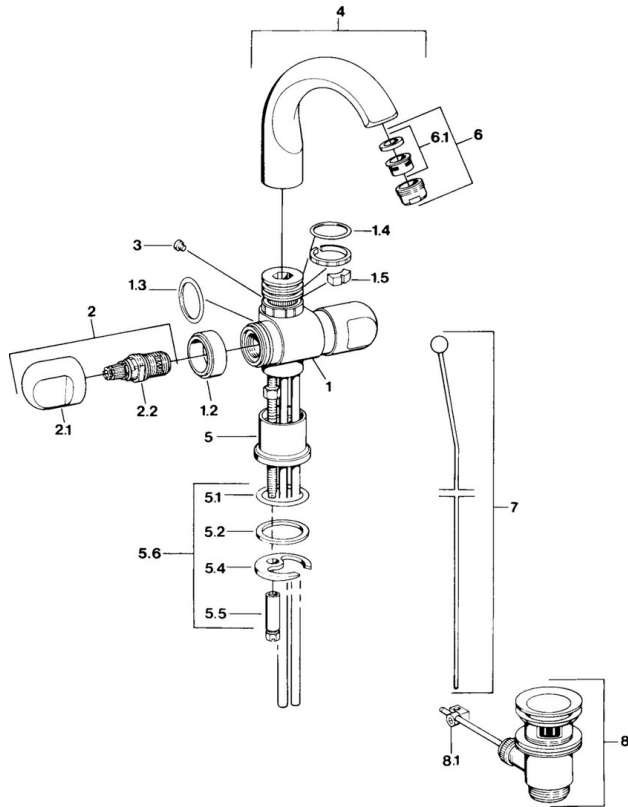

EAN: 4015474593381
static.hansa.com/0070210542

- Washbasin
- Two-grip
- Deck mounted
- Aranja/Edelmessing

Technical data

Technical properties

Hot water supply	max. +80°C
Working pressure	0.5-10 bar
Material	Brass

Spare parts

SP00702105

	Name	Code
1.2	Decorative ring Discontinued	59910797
1.4	O-ring, 32x2.5 Discontinued	59910233
1.5	Limiter Discontinued	59910534
2.1	Handle Discontinued	59910211
2.1	Temperature control handle Discontinued	59910210
2.2	Headpart, G1/2	59905114
3	Fixing bolt, M4 Discontinued	59910234
5.1	O-ring, d 38x3.5	59910236
5.2	Gasket, 48x33.5x2	59902283
5.4	Fixing plate	59904765
5.5	Screw, M8x1, SW13	59904766
5.6	Fixing set	59910749
6	Aerator, M24x1 A White Discontinued	59905419
6	Aerator, M24x1 STD CC A Edelmessing Discontinued	59906580
6	Aerator, M24x1 STD HC A	59902366
6.1	Aerator, M22/24 A	59902081
7	Knob Discontinued	59910230
8	Pop-up waste	59904620
8	Pop-up waste Edelmessing Discontinued	59906734
8.1	Swivel joint	59904624