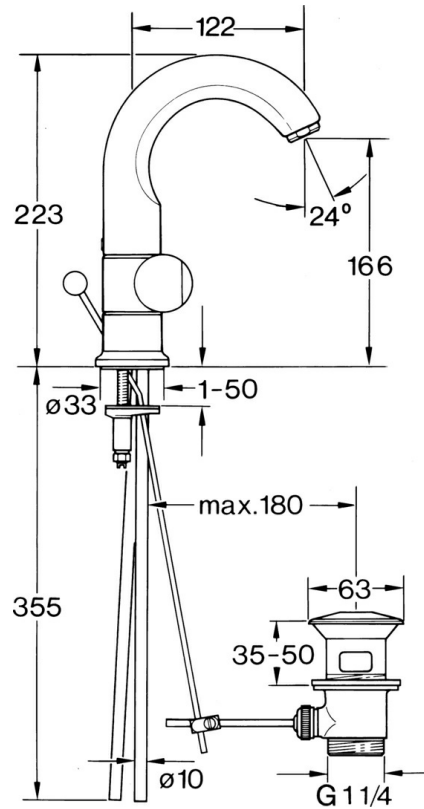

EAN: 4015474593350
static.hansa.com/00702105

- Washbasin
- Two-grip
- Deck mounted
- Chrome

Technical data

Technical properties

Hot water supply	max. +80°C
Working pressure	0.5-10 bar
Material	Brass

Spare parts

SP00702105

	Name	Code
1.2	Decorative ring Discontinued	59910797
1.4	O-ring, 32x2.5 Discontinued	59910233
1.5	Limiter Discontinued	59910534
2.1	Handle Discontinued	59910211
2.1	Temperature control handle Discontinued	59910210
2.2	Headpart, G1/2	59905114
3	Fixing bolt, M4 Discontinued	59910234
5.1	O-ring, d 38x3.5	59910236
5.2	Gasket, 48x33.5x2	59902283
5.4	Fixing plate	59904765
5.5	Screw, M8x1, SW13	59904766
5.6	Fixing set	59910749
6	Aerator, M24x1 A White Discontinued	59905419
6	Aerator, M24x1 STD CC A Edelmessing Discontinued	59906580
6	Aerator, M24x1 STD HC A	59902366
6.1	Aerator, M22/24 A	59902081
7	Knob Discontinued	59910230
8	Pop-up waste	59904620
8	Pop-up waste Edelmessing Discontinued	59906734
8.1	Swivel joint	59904624