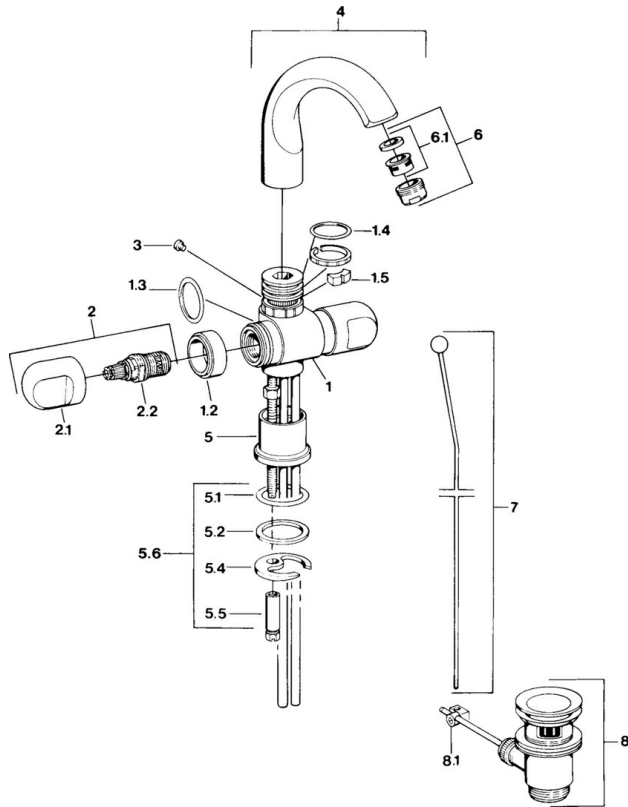

EAN: 4015474593350
static.hansa.com/00702105

- Washbasin
- Two-grip
- Deck mounted
- Chrome

Technical data

Technical properties

Hot water supply	max. +80°C
Working pressure	0.5-10 bar
Material	Brass

Spare parts

SP00702105

	Name	Code
1.2	Decorative ring Discontinued	59910797
1.4	O-ring, 32x2.5 Discontinued	59910233
1.5	Limiter Discontinued	59910534
2.1	Handle Discontinued	59910211
2.1	Temperature control handle Discontinued	59910210
2.2	Headpart, G1/2	59905114
3	Fixing bolt, M4 Discontinued	59910234
5.1	O-ring, d 38x3.5	59910236
5.2	Gasket, 48x33.5x2	59902283
5.4	Fixing plate	59904765
5.5	Screw, M8x1, SW13	59904766
5.6	Fixing set	59910749
6	Aerator, M24x1 A White Discontinued	59905419
6	Aerator, M24x1 STD CC A Edelmessing Discontinued	59906580
6	Aerator, M24x1 STD HC A	59902366
6.1	Aerator, M22/24 A	59902081
7	Knob Discontinued	59910230
8	Pop-up waste	59904620
8	Pop-up waste Edelmessing Discontinued	59906734
8.1	Swivel joint	59904624